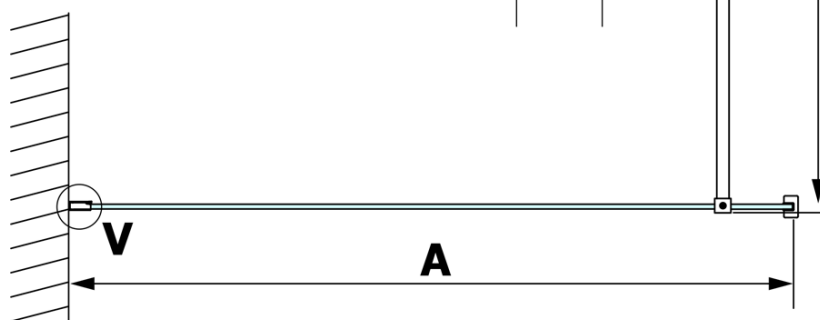

VARIO BLACK Walk-In Shower Enclosure, Nordic Glass, 1400 mm

Order code: GX1514-06

Basic information

Brand: Gelco
Series: VARIO

Size

Height: 2000 mm
Depth: 1400 mm

Properties

Profile colour: Black matt
Shape: Single-wall fixed screen
Glass colour: NORDIC glass
Glass finish: Coated glass
Glass thickness: 8 mm
Weight / Piece: 78.0 kg
Packaging: 2 Piece
Warranty: 3 years

We recommend buy

1 Piece VARIO shower screen wall support bar 1400mm, black (Order code: GX2214)

Technical sheet

MODEL	A
GX1570	685-700
GX1580	785-800
GX1590	885-900
GX1510	985-1000
GX1511	1085-1100
GX1512	1185-1200
GX1514	1385-1400