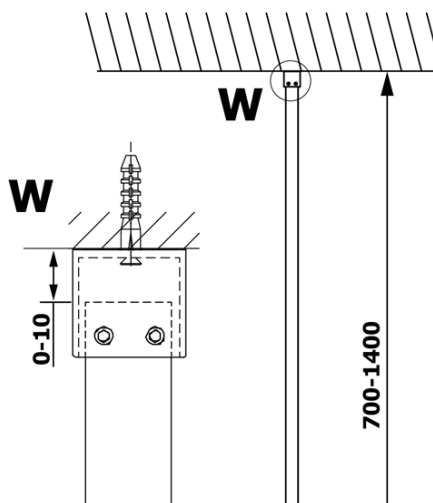

VARIO BLACK Walk-In Shower Enclosure, Nordic Glass, 1400 mm

Order code: GX1514-06

Basic information

Brand: Gelco
Series: VARIO

Size

Height: 2000 mm
Depth: 1400 mm

Properties

Profile colour: Black matt
Shape: Single-wall fixed screen
Glass colour: NORDIC glass
Glass finish: Coated glass
Glass thickness: 8 mm
Weight / Piece: 78.0 kg
Packaging: 2 Piece
Warranty: 3 years

We recommend buy

1 Piece VARIO shower screen wall support bar 1400mm, black (Order code: GX2214)

Technical sheet

MODEL	A
GX1570	685-700
GX1580	785-800
GX1590	885-900
GX1510	985-1000
GX1511	1085-1100
GX1512	1185-1200
GX1514	1385-1400