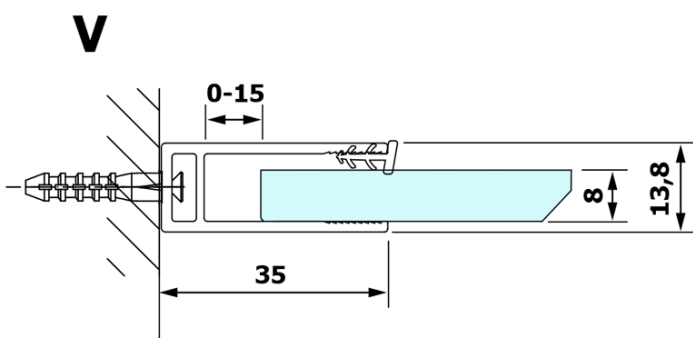

VARIO BLACK Walk-In Shower Enclosure, Nordic Glass, 1400 mm

Order code: GX1514-06

Basic information

Brand: Gelco
Series: VARIO

Size

Height: 2000 mm
Depth: 1400 mm

Properties

Profile colour: Black matt
Shape: Single-wall fixed screen
Glass colour: NORDIC glass
Glass finish: Coated glass
Glass thickness: 8 mm
Weight / Piece: 78.0 kg
Packaging: 2 Piece
Warranty: 3 years

We recommend buy

1 Piece VARIO shower screen wall support bar 1400mm, black (Order code: GX2214)

Technical sheet

MODEL	A
GX1570	685-700
GX1580	785-800
GX1590	885-900
GX1510	985-1000
GX1511	1085-1100
GX1512	1185-1200
GX1514	1385-1400