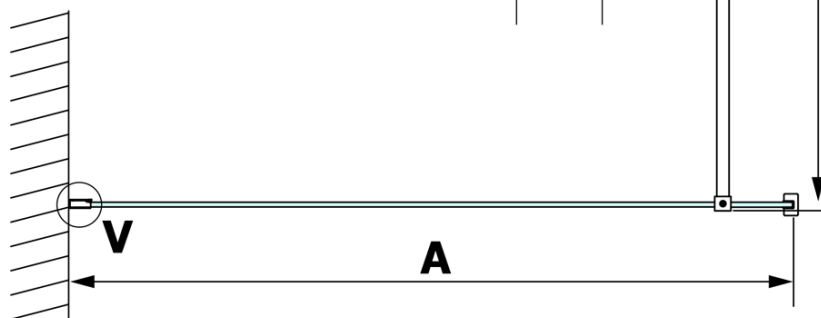

VARIO BLACK Walk-In Shower Enclosure, Nordic Glass, 1400 mm

Order code: GX1514-06

Basic information

Brand: Gelco
Series: VARIO

Size

Height: 2000 mm
Depth: 1400 mm

Properties

Profile colour: Black matt
Shape: Single-wall fixed screen
Glass colour: NORDIC glass
Glass finish: Coated glass
Glass thickness: 8 mm
Weight / Piece: 78.0 kg
Packaging: 2 Piece
Warranty: 3 years

We recommend buy

1 Piece VARIO shower screen wall support bar 1400mm, black (Order code: GX2214)

Technical sheet

MODEL	A
GX1570	685-700
GX1580	785-800
GX1590	885-900
GX1510	985-1000
GX1511	1085-1100
GX1512	1185-1200
GX1514	1385-1400