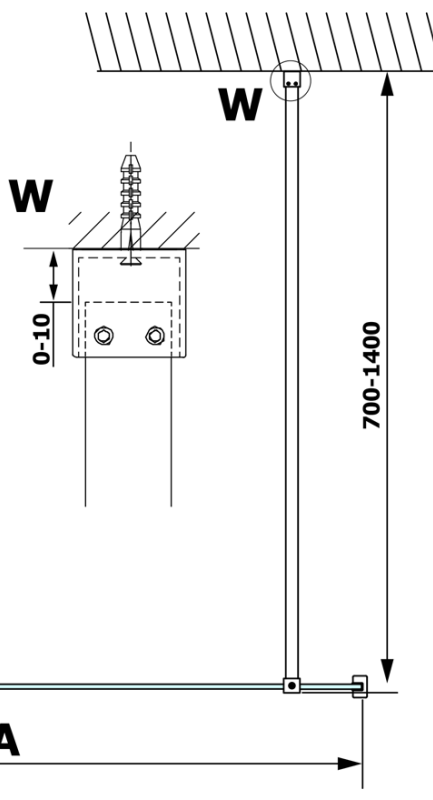

VARIO BLACK Walk-In Shower Enclosure, Nordic Glass, 1400 mm

Order code: GX1514-06

Basic information

Brand: Gelco
Series: VARIO

Size

Height: 2000 mm
Depth: 1400 mm

Properties

Profile colour: Black matt
Shape: Single-wall fixed screen
Glass colour: NORDIC glass
Glass finish: Coated glass
Glass thickness: 8 mm
Weight / Piece: 78.0 kg
Packaging: 2 Piece
Warranty: 3 years

We recommend buy

1 Piece VARIO shower screen wall support bar 1400mm, black (Order code: GX2214)

Technical sheet

MODEL	A
GX1570	685-700
GX1580	785-800
GX1590	885-900
GX1510	985-1000
GX1511	1085-1100
GX1512	1185-1200
GX1514	1385-1400