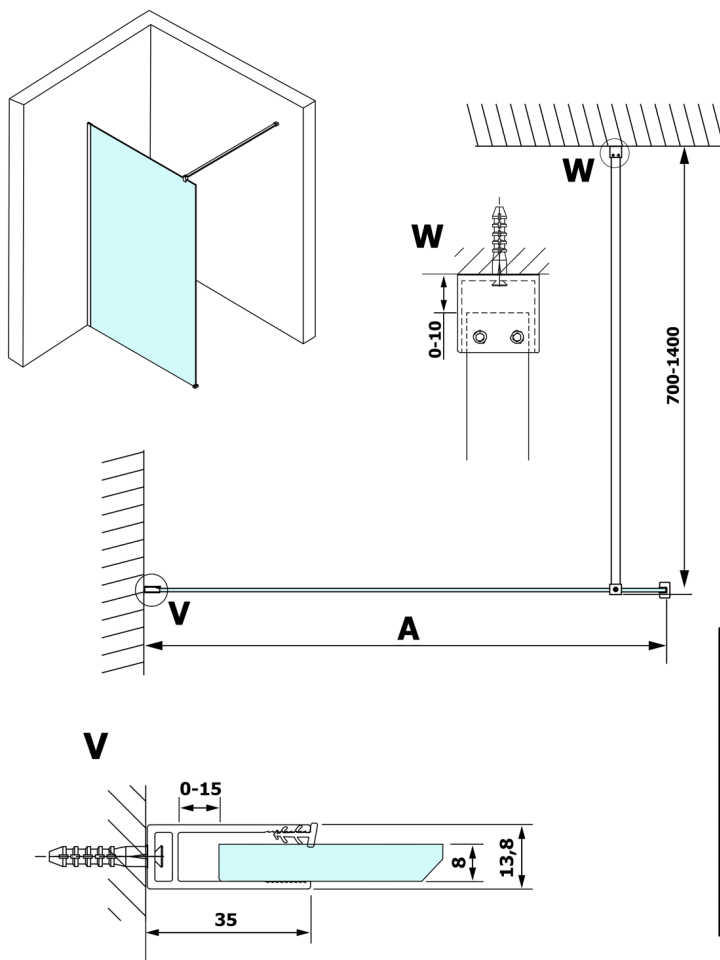

# VARIO CHROME Walk-In Shower Enclosure, Nordic Glass, 1400 mm

Order code: GX1514-05

## Size

Height: 2000 mm

Depth: 1400 mm

## Technical sheet

MODEL	A
GX1570	685-700
GX1580	785-800
GX1590	885-900
GX1510	985-1000
GX1511	1085-1100
GX1512	1185-1200
GX1514	1385-1400