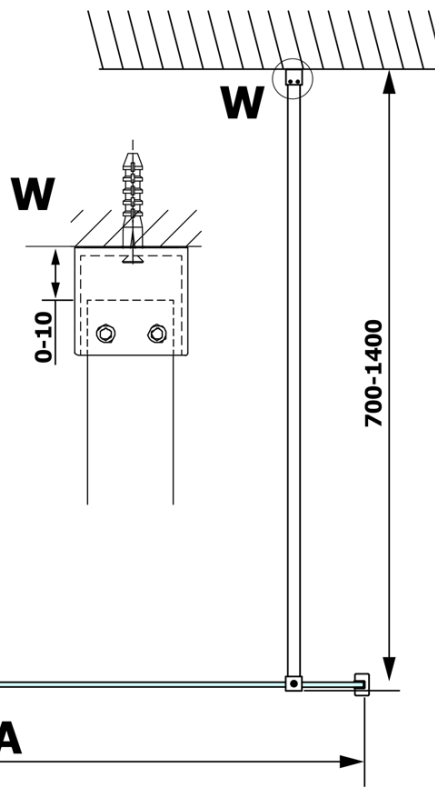

## Size

Height: 2000 mm  
Depth: 1200 mm

## Properties

Profile colour: Gold  
Shape: Single-wall fixed screen  
Glass colour: NORDIC glass  
Glass finish: Coated glass  
Glass thickness: 8 mm  
Weight / Piece: 68.0 kg  
Packaging: 2 Piece  
Warranty: 3 years

## We recommend buy

1 Piece VARIO shower screen wall support bar 1400mm, gold (Order code: GX2216)

**Technical sheet**

MODEL	A
GX1570	685-700
GX1580	785-800
GX1590	885-900
GX1510	985-1000
GX1511	1085-1100
GX1512	1185-1200
GX1514	1385-1400