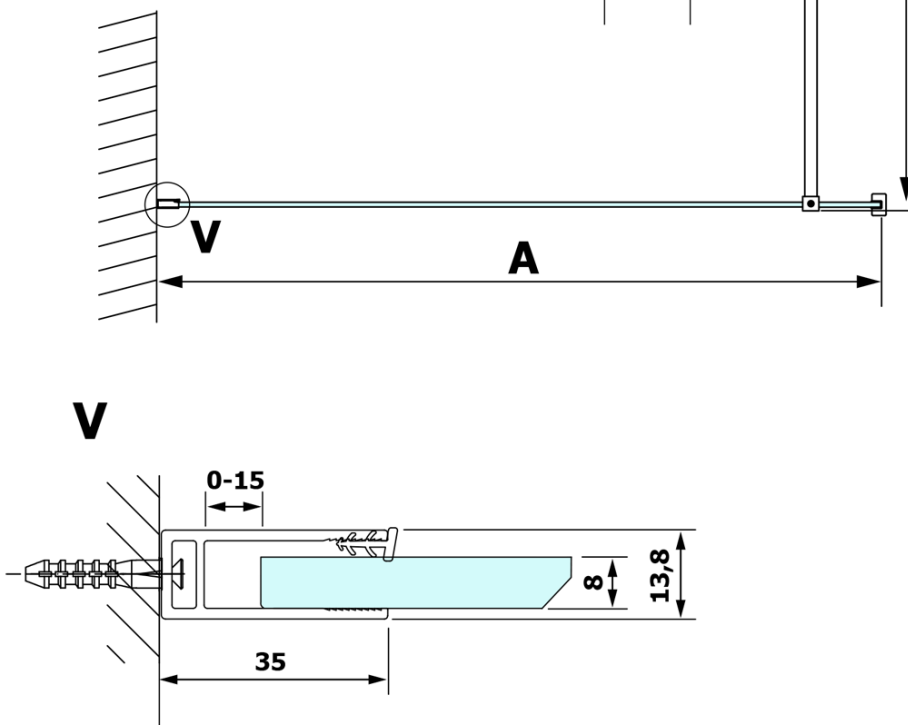

## Size

Height: 2000 mm  
Depth: 1200 mm

## Properties

Profile colour: Gold  
Shape: Single-wall fixed screen  
Glass colour: NORDIC glass  
Glass finish: Coated glass  
Glass thickness: 8 mm  
Weight / Piece: 68.0 kg  
Packaging: 2 Piece  
Warranty: 3 years

## We recommend buy

1 Piece VARIO shower screen wall support bar 1400mm, gold (Order code: GX2216)

**Technical sheet**

MODEL	A
GX1570	685-700
GX1580	785-800
GX1590	885-900
GX1510	985-1000
GX1511	1085-1100
GX1512	1185-1200
GX1514	1385-1400