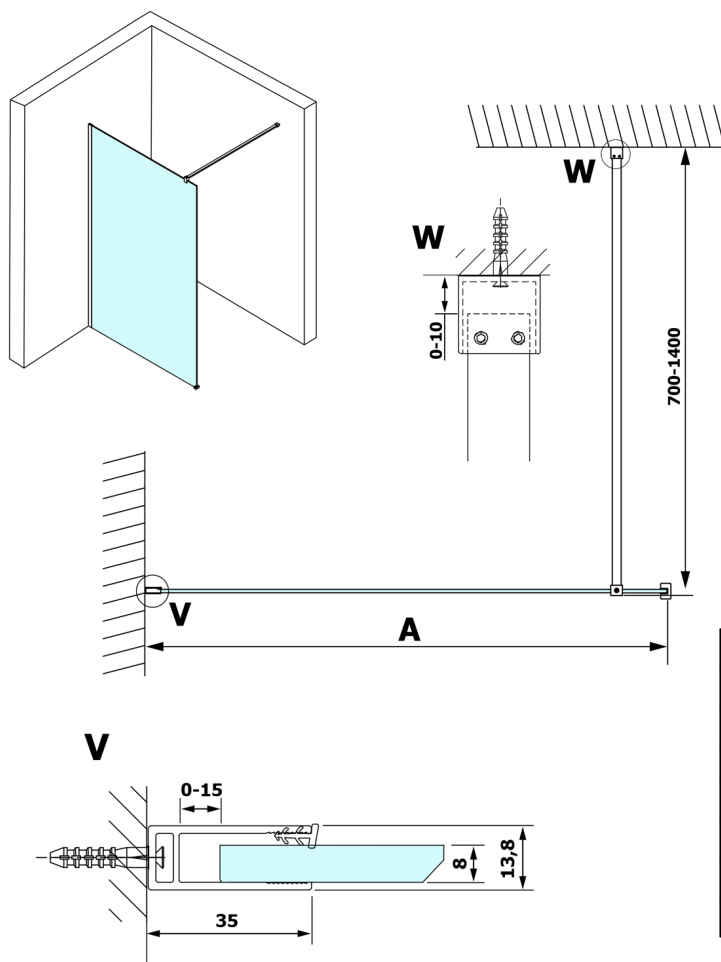

VARIO GOLD Walk-In Shower Enclosure, Nordic Glass, 1200 mm

Order code: GX1512-08

Size

Height: 2000 mm

Depth: 1200 mm

Properties

Warranty: 3 years

Technical sheet

MODEL	A
GX1570	685-700
GX1580	785-800
GX1590	885-900
GX1510	985-1000
GX1511	1085-1100
GX1512	1185-1200
GX1514	1385-1400