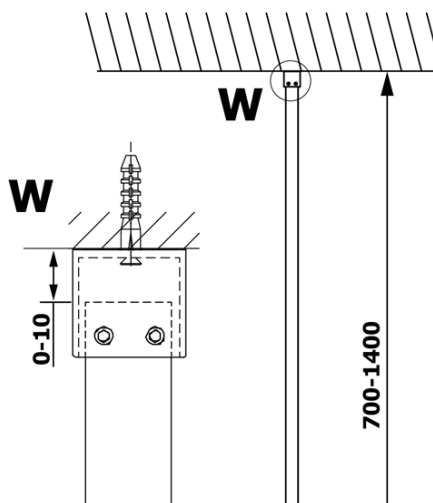

### Size

Height: 2000 mm  
Depth: 1200 mm

### Properties

Profile colour: White  
Shape: Single-wall fixed screen  
Glass colour: NORDIC glass  
Glass finish: Coated glass  
Glass thickness: 8 mm  
Weight / Piece: 68.0 kg  
Packaging: 2 Piece  
Warranty: 3 years

### We recommend buy

1 Piece VARIO shower screen wall support bar 1400mm, white matt (Order code: GX2215)

**Technical sheet**

MODEL	A
GX1570	685-700
GX1580	785-800
GX1590	885-900
GX1510	985-1000
GX1511	1085-1100
GX1512	1185-1200
GX1514	1385-1400