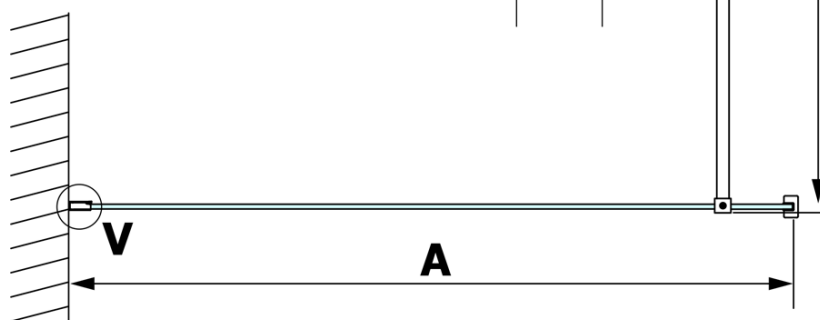

Technical sheet

MODEL	A
GX1570	685-700
GX1580	785-800
GX1590	885-900
GX1510	985-1000
GX1511	1085-1100
GX1512	1185-1200
GX1514	1385-1400