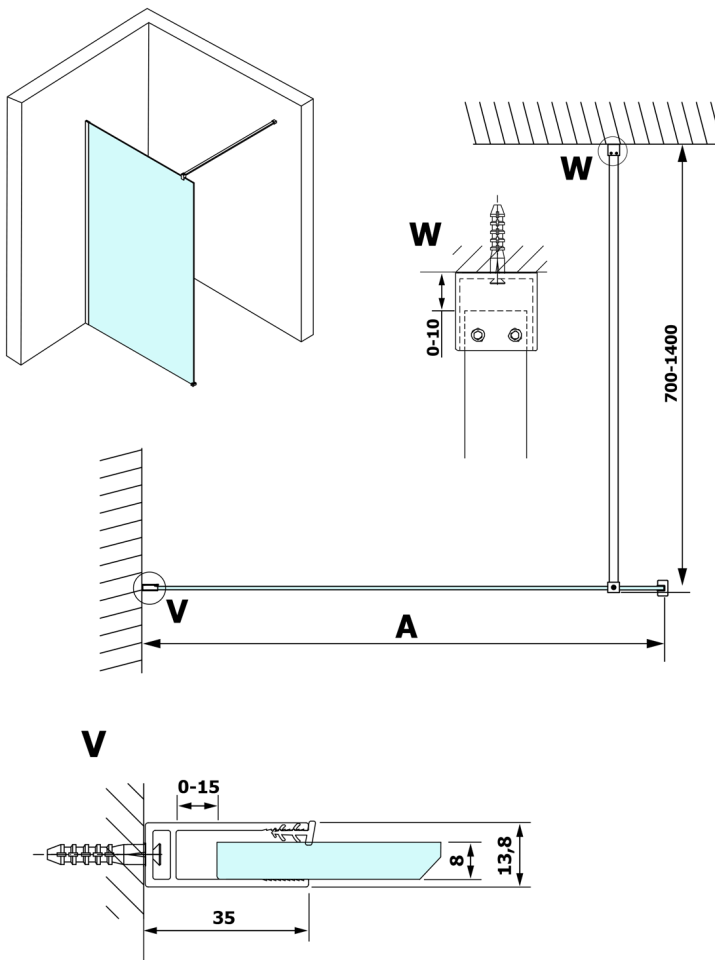

VARIO WHITE Walk-In Shower Enclosure, Nordic Glass, 1200 mm

Order code: GX1512-07

Size

Height: 2000 mm

Depth: 1200 mm

Properties

Warranty: 3 years

Technical sheet

MODEL	A
GX1570	685-700
GX1580	785-800
GX1590	885-900
GX1510	985-1000
GX1511	1085-1100
GX1512	1185-1200
GX1514	1385-1400