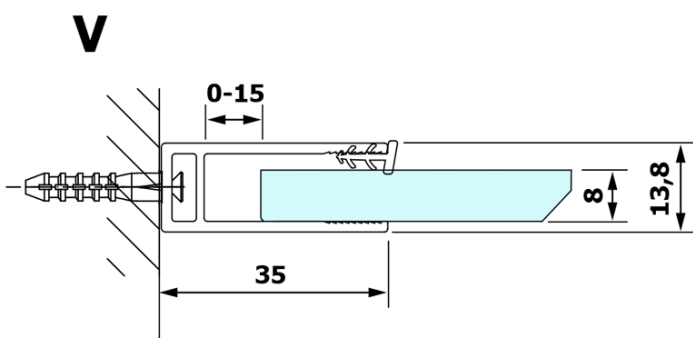

VARIO BLACK Walk-In Shower Enclosure, Nordic Glass, 1200 mm

Order code: GX1512-06

Basic information

Brand: Gelco
Series: VARIO

Size

Height: 2000 mm
Depth: 1200 mm

Properties

Profile colour: Black matt
Shape: Single-wall fixed screen
Glass colour: NORDIC glass
Glass finish: Coated glass
Glass thickness: 8 mm
Weight / Piece: 68.0 kg
Packaging: 2 Piece
Warranty: 3 years

We recommend buy

1 Piece VARIO shower screen wall support bar 1400mm, black (Order code: GX2214)

Technical sheet

MODEL	A
GX1570	685-700
GX1580	785-800
GX1590	885-900
GX1510	985-1000
GX1511	1085-1100
GX1512	1185-1200
GX1514	1385-1400