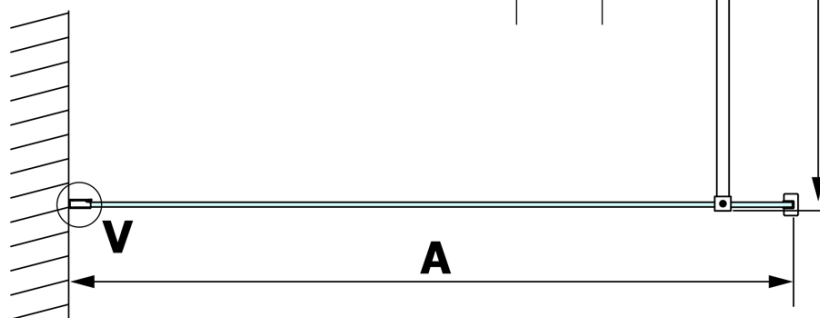

VARIO BLACK Walk-In Shower Enclosure, Nordic Glass, 1200 mm

Order code: GX1512-06

Basic information

Brand: Gelco
Series: VARIO

Size

Height: 2000 mm
Depth: 1200 mm

Properties

Profile colour: Black matt
Shape: Single-wall fixed screen
Glass colour: NORDIC glass
Glass finish: Coated glass
Glass thickness: 8 mm
Weight / Piece: 68.0 kg
Packaging: 2 Piece
Warranty: 3 years

We recommend buy

1 Piece VARIO shower screen wall support bar 1400mm, black (Order code: GX2214)

Technical sheet

MODEL	A
GX1570	685-700
GX1580	785-800
GX1590	885-900
GX1510	985-1000
GX1511	1085-1100
GX1512	1185-1200
GX1514	1385-1400