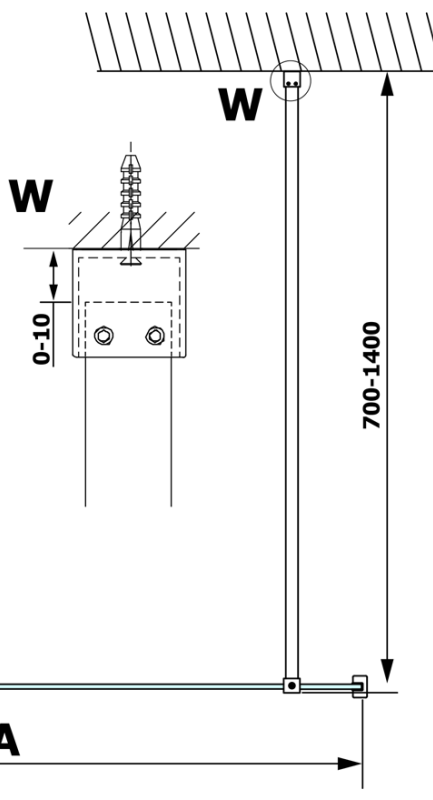

VARIO BLACK Walk-In Shower Enclosure, Nordic Glass, 1200 mm

Order code: GX1512-06

Basic information

Brand: Gelco
Series: VARIO

Size

Height: 2000 mm
Depth: 1200 mm

Properties

Profile colour: Black matt
Shape: Single-wall fixed screen
Glass colour: NORDIC glass
Glass finish: Coated glass
Glass thickness: 8 mm
Weight / Piece: 68.0 kg
Packaging: 2 Piece
Warranty: 3 years

We recommend buy

1 Piece VARIO shower screen wall support bar 1400mm, black (Order code: GX2214)

Technical sheet

MODEL	A
GX1570	685-700
GX1580	785-800
GX1590	885-900
GX1510	985-1000
GX1511	1085-1100
GX1512	1185-1200
GX1514	1385-1400