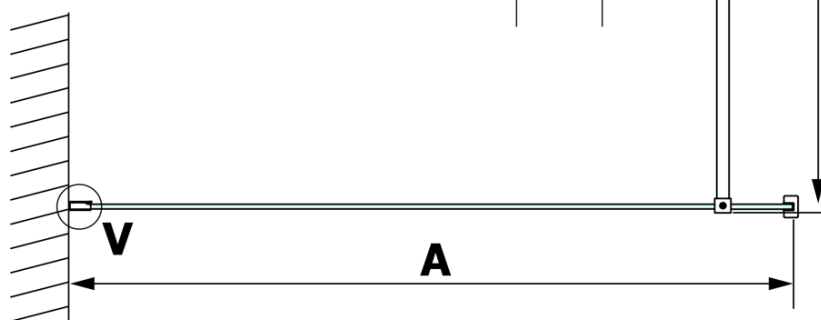

VARIO BLACK Walk-In Shower Enclosure, Nordic Glass, 1200 mm

Order code: GX1512-06

Basic information

Brand: Gelco
Series: VARIO

Size

Height: 2000 mm
Depth: 1200 mm

Properties

Profile colour: Black matt
Shape: Single-wall fixed screen
Glass colour: NORDIC glass
Glass finish: Coated glass
Glass thickness: 8 mm
Weight / Piece: 68.0 kg
Packaging: 2 Piece
Warranty: 3 years

We recommend buy

1 Piece VARIO shower screen wall support bar 1400mm, black (Order code: GX2214)

Technical sheet

MODEL	A
GX1570	685-700
GX1580	785-800
GX1590	885-900
GX1510	985-1000
GX1511	1085-1100
GX1512	1185-1200
GX1514	1385-1400