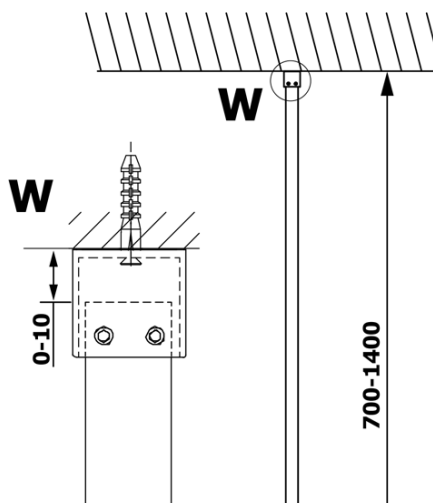

VARIO BLACK Walk-In Shower Enclosure, Nordic Glass, 1200 mm

Order code: GX1512-06

Basic information

Brand: Gelco
Series: VARIO

Size

Height: 2000 mm
Depth: 1200 mm

Properties

Profile colour: Black matt
Shape: Single-wall fixed screen
Glass colour: NORDIC glass
Glass finish: Coated glass
Glass thickness: 8 mm
Weight / Piece: 68.0 kg
Packaging: 2 Piece
Warranty: 3 years

We recommend buy

1 Piece VARIO shower screen wall support bar 1400mm, black (Order code: GX2214)

Technical sheet

MODEL	A
GX1570	685-700
GX1580	785-800
GX1590	885-900
GX1510	985-1000
GX1511	1085-1100
GX1512	1185-1200
GX1514	1385-1400