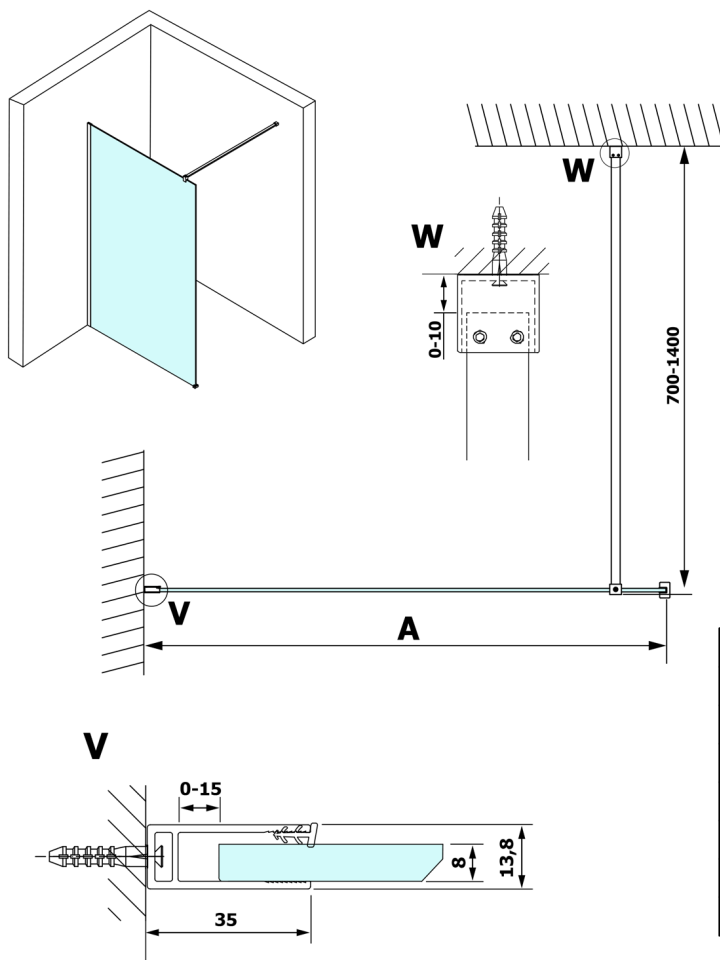

VARIO CHROME Walk-In Shower Enclosure, Nordic Glass, 1200 mm

Order code: GX1512-05

Size

Height: 2000 mm

Depth: 1200 mm

Properties

Warranty: 3 years

Technical sheet

MODEL	A
GX1570	685-700
GX1580	785-800
GX1590	885-900
GX1510	985-1000
GX1511	1085-1100
GX1512	1185-1200
GX1514	1385-1400