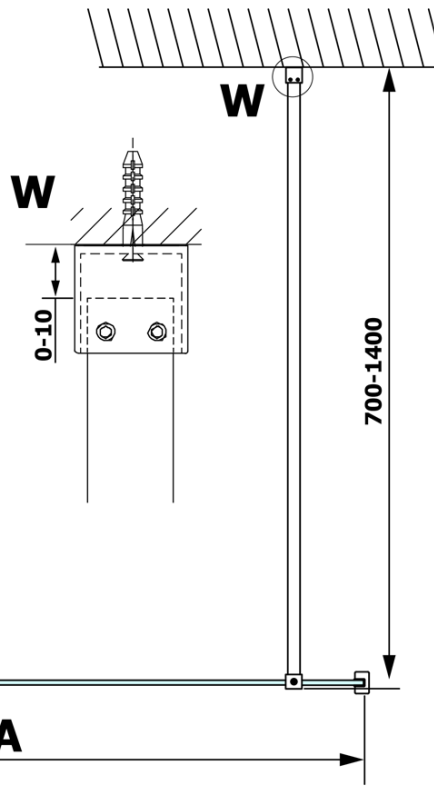

## Size

Height: 2000 mm  
Depth: 1100 mm

## Properties

Profile colour: Gold  
Shape: Single-wall fixed screen  
Glass colour: NORDIC glass  
Glass finish: Coated glass  
Glass thickness: 8 mm  
Weight / Piece: 60.0 kg  
Packaging: 2 Piece  
Warranty: 3 years

## We recommend buy

1 Piece VARIO shower screen wall support bar 1400mm, gold (Order code: GX2216)

**Technical sheet**

MODEL	A
GX1570	685-700
GX1580	785-800
GX1590	885-900
GX1510	985-1000
GX1511	1085-1100
GX1512	1185-1200
GX1514	1385-1400