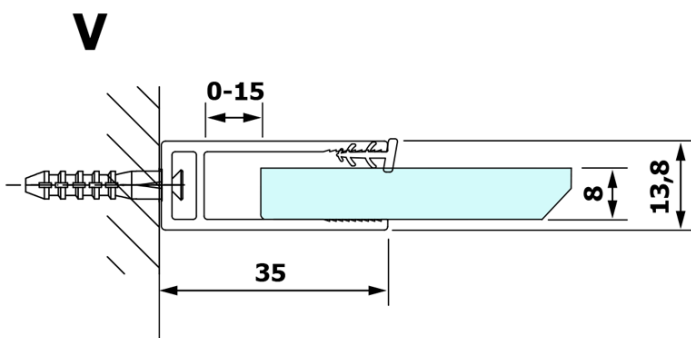

## Size

Height: 2000 mm  
Depth: 1100 mm

## Properties

Profile colour: Gold  
Shape: Single-wall fixed screen  
Glass colour: NORDIC glass  
Glass finish: Coated glass  
Glass thickness: 8 mm  
Weight / Piece: 60.0 kg  
Packaging: 2 Piece  
Warranty: 3 years

## We recommend buy

1 Piece VARIO shower screen wall support bar 1400mm, gold (Order code: GX2216)

**Technical sheet**

MODEL	A
GX1570	685-700
GX1580	785-800
GX1590	885-900
GX1510	985-1000
GX1511	1085-1100
GX1512	1185-1200
GX1514	1385-1400