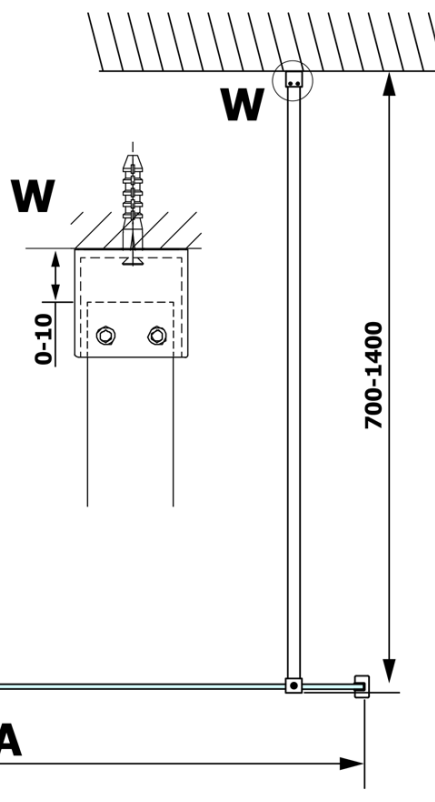

VARIO GOLD Walk-In Shower Enclosure, Nordic Glass, 1100 mm

Order code: GX1511-08

Basic information

Brand: Gelco
Series: VARIO

Size

Height: 2000 mm
Depth: 1100 mm

Properties

Profile colour: Gold
Shape: Single-wall fixed screen
Glass colour: NORDIC glass
Glass finish: Coated glass
Glass thickness: 8 mm
Weight / Piece: 60.0 kg
Packaging: 2 Piece
Warranty: 3 years

We recommend buy

1 Piece VARIO shower screen wall support bar 1400mm, gold (Order code: GX2216)

Technical sheet

MODEL	A
GX1570	685-700
GX1580	785-800
GX1590	885-900
GX1510	985-1000
GX1511	1085-1100
GX1512	1185-1200
GX1514	1385-1400