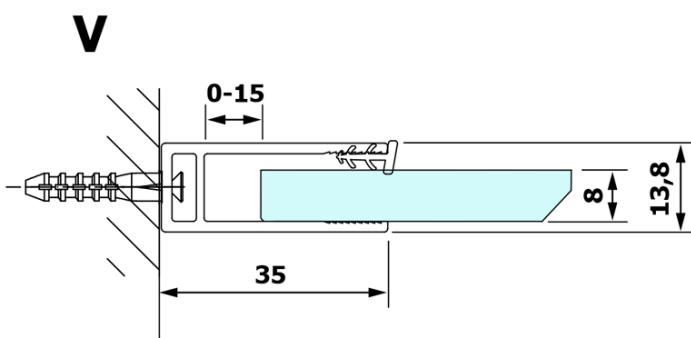

VARIO GOLD Walk-In Shower Enclosure, Nordic Glass, 1100 mm

Order code: GX1511-08

Basic information

Brand: Gelco
Series: VARIO

Size

Height: 2000 mm
Depth: 1100 mm

Properties

Profile colour: Gold
Shape: Single-wall fixed screen
Glass colour: NORDIC glass
Glass finish: Coated glass
Glass thickness: 8 mm
Weight / Piece: 60.0 kg
Packaging: 2 Piece
Warranty: 3 years

We recommend buy

1 Piece VARIO shower screen wall support bar 1400mm, gold (Order code: GX2216)

Technical sheet

MODEL	A
GX1570	685-700
GX1580	785-800
GX1590	885-900
GX1510	985-1000
GX1511	1085-1100
GX1512	1185-1200
GX1514	1385-1400