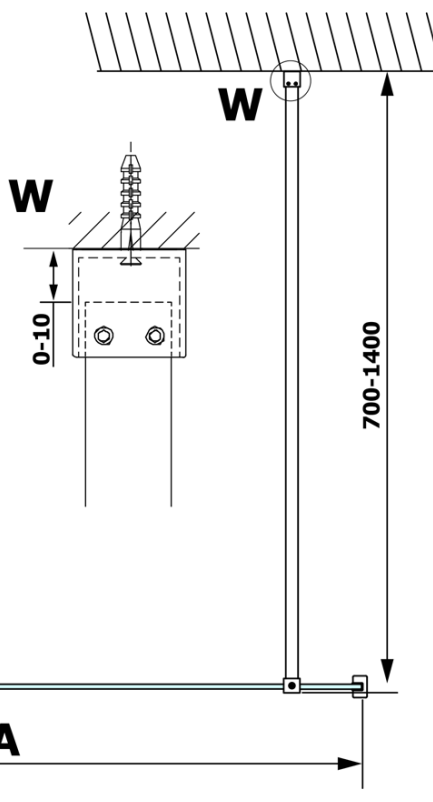

VARIO WHITE Walk-In Shower Enclosure, Nordic Glass, 1100 mm

Order code: GX1511-07

Basic information

Brand: Gelco
Series: VARIO

Size

Height: 2000 mm
Depth: 1100 mm

Properties

Profile colour: White
Shape: Single-wall fixed screen
Glass colour: NORDIC glass
Glass finish: Coated glass
Glass thickness: 8 mm
Weight / Piece: 60.0 kg
Packaging: 2 Piece
Warranty: 3 years

We recommend buy

1 Piece VARIO shower screen wall support bar 1400mm, white matt (Order code: GX2215)

Technical sheet

MODEL	A
GX1570	685-700
GX1580	785-800
GX1590	885-900
GX1510	985-1000
GX1511	1085-1100
GX1512	1185-1200
GX1514	1385-1400