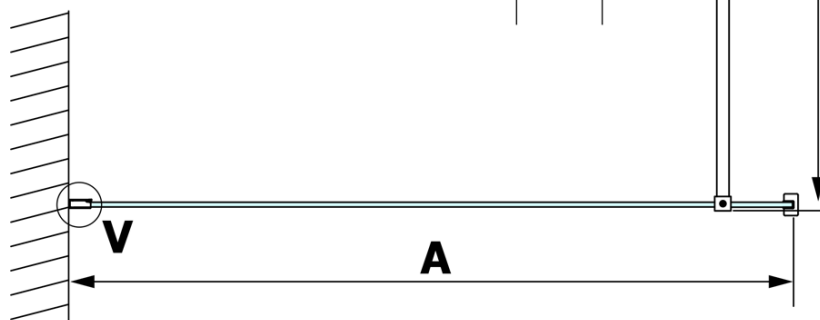

VARIO WHITE Walk-In Shower Enclosure, Nordic Glass, 1100 mm

Order code: GX1511-07

Basic information

Brand: Gelco
Series: VARIO

Size

Height: 2000 mm
Depth: 1100 mm

Properties

Profile colour: White
Shape: Single-wall fixed screen
Glass colour: NORDIC glass
Glass finish: Coated glass
Glass thickness: 8 mm
Weight / Piece: 60.0 kg
Packaging: 2 Piece
Warranty: 3 years

We recommend buy

1 Piece VARIO shower screen wall support bar 1400mm, white matt (Order code: GX2215)

Technical sheet

MODEL	A
GX1570	685-700
GX1580	785-800
GX1590	885-900
GX1510	985-1000
GX1511	1085-1100
GX1512	1185-1200
GX1514	1385-1400