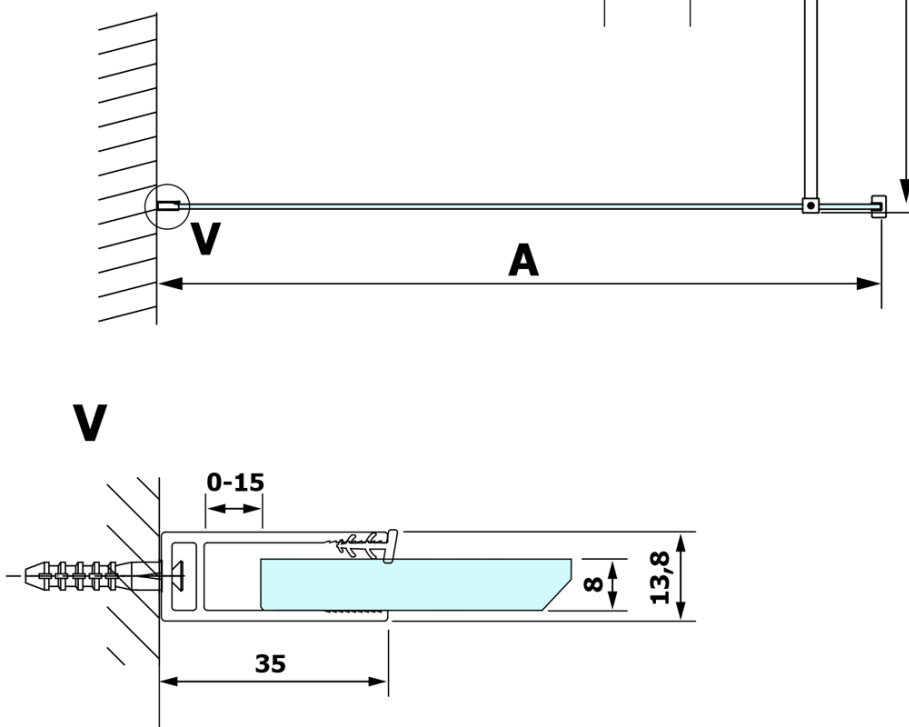

VARIO WHITE Walk-In Shower Enclosure, Nordic Glass, 1100 mm

Order code: GX1511-07

Basic information

Brand: Gelco
Series: VARIO

Size

Height: 2000 mm
Depth: 1100 mm

Properties

Profile colour: White
Shape: Single-wall fixed screen
Glass colour: NORDIC glass
Glass finish: Coated glass
Glass thickness: 8 mm
Weight / Piece: 60.0 kg
Packaging: 2 Piece
Warranty: 3 years

We recommend buy

1 Piece VARIO shower screen wall support bar 1400mm, white matt (Order code: GX2215)

Technical sheet

MODEL	A
GX1570	685-700
GX1580	785-800
GX1590	885-900
GX1510	985-1000
GX1511	1085-1100
GX1512	1185-1200
GX1514	1385-1400