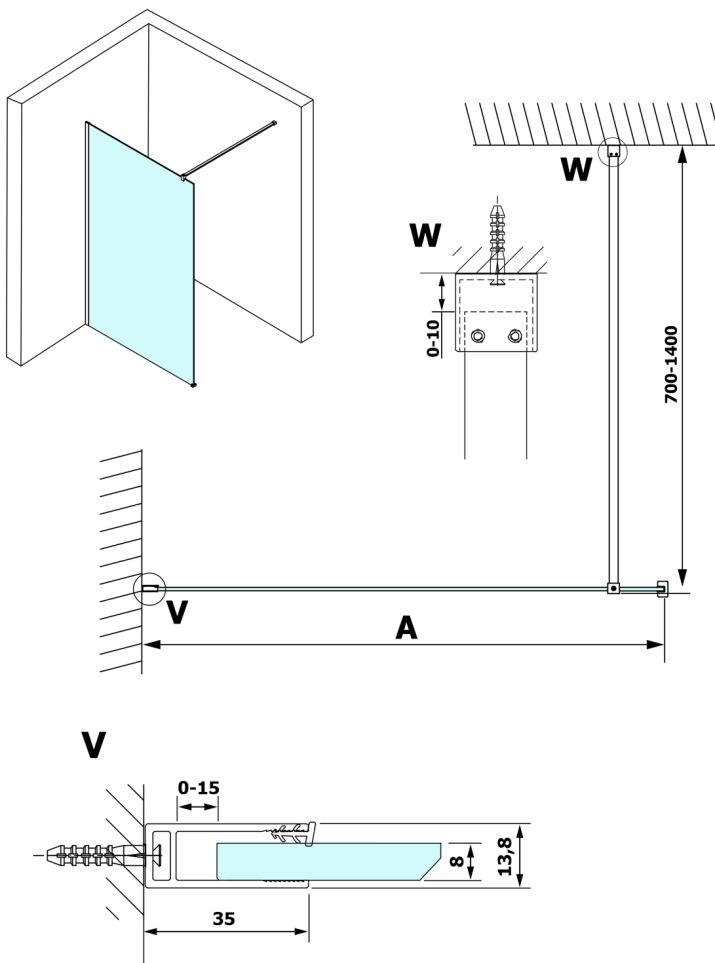

# VARIO WHITE Walk-In Shower Enclosure, Nordic Glass, 1100 mm

Order code: GX1511-07

## Size

Height: 2000 mm

Depth: 1100 mm

## Technical sheet

MODEL	A
GX1570	685-700
GX1580	785-800
GX1590	885-900
GX1510	985-1000
GX1511	1085-1100
GX1512	1185-1200
GX1514	1385-1400