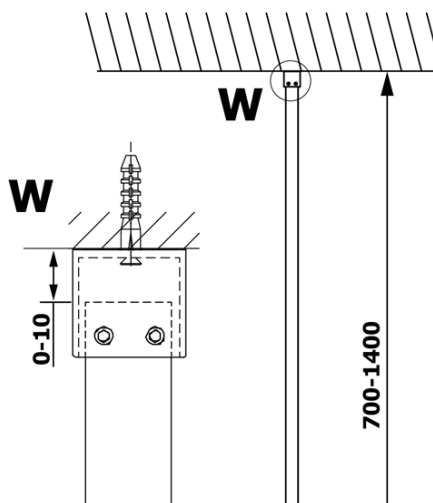

VARIO BLACK Walk-In Shower Enclosure, Nordic Glass, 1100 mm

Order code: GX1511-06

Basic information

Brand: Gelco
Series: VARIO

Size

Height: 2000 mm
Depth: 1100 mm

Properties

Profile colour: Black matt
Shape: Single-wall fixed screen
Glass colour: NORDIC glass
Glass finish: Coated glass
Glass thickness: 8 mm
Weight / Piece: 60.0 kg
Packaging: 2 Piece
Warranty: 3 years

We recommend buy

1 Piece VARIO shower screen wall support bar 1400mm, black (Order code: GX2214)

Technical sheet

MODEL	A
GX1570	685-700
GX1580	785-800
GX1590	885-900
GX1510	985-1000
GX1511	1085-1100
GX1512	1185-1200
GX1514	1385-1400