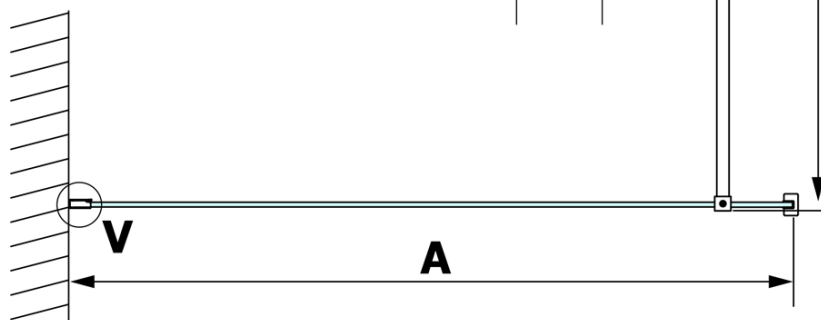

VARIO BLACK Walk-In Shower Enclosure, Nordic Glass, 1100 mm

Order code: GX1511-06

Basic information

Brand: Gelco
Series: VARIO

Size

Height: 2000 mm
Depth: 1100 mm

Properties

Profile colour: Black matt
Shape: Single-wall fixed screen
Glass colour: NORDIC glass
Glass finish: Coated glass
Glass thickness: 8 mm
Weight / Piece: 60.0 kg
Packaging: 2 Piece
Warranty: 3 years

We recommend buy

1 Piece VARIO shower screen wall support bar 1400mm, black (Order code: GX2214)

Technical sheet

MODEL	A
GX1570	685-700
GX1580	785-800
GX1590	885-900
GX1510	985-1000
GX1511	1085-1100
GX1512	1185-1200
GX1514	1385-1400