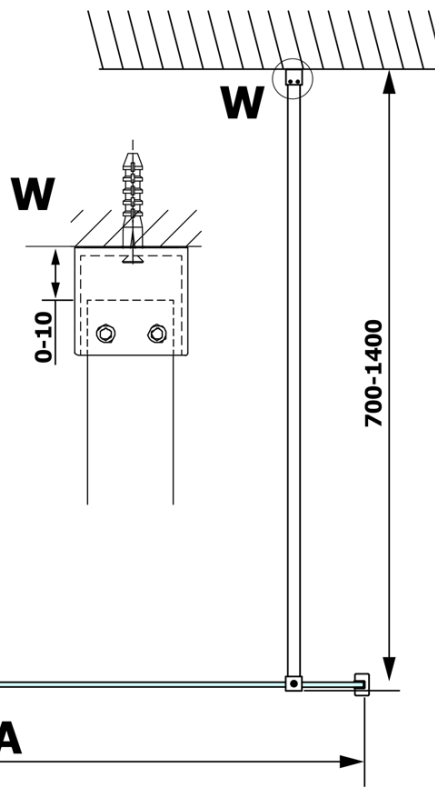

VARIO BLACK Walk-In Shower Enclosure, Nordic Glass, 1100 mm

Order code: GX1511-06

Basic information

Brand: Gelco
Series: VARIO

Size

Height: 2000 mm
Depth: 1100 mm

Properties

Profile colour: Black matt
Shape: Single-wall fixed screen
Glass colour: NORDIC glass
Glass finish: Coated glass
Glass thickness: 8 mm
Weight / Piece: 60.0 kg
Packaging: 2 Piece
Warranty: 3 years

We recommend buy

1 Piece VARIO shower screen wall support bar 1400mm, black (Order code: GX2214)

Technical sheet

MODEL	A
GX1570	685-700
GX1580	785-800
GX1590	885-900
GX1510	985-1000
GX1511	1085-1100
GX1512	1185-1200
GX1514	1385-1400