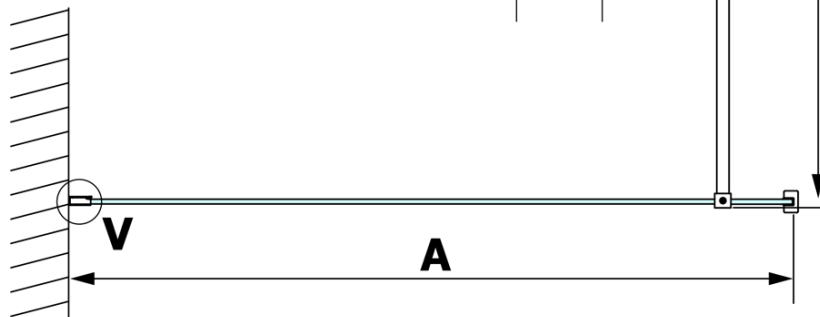

VARIO BLACK Walk-In Shower Enclosure, Nordic Glass, 1100 mm

Order code: GX1511-06

Basic information

Brand: Gelco
Series: VARIO

Size

Height: 2000 mm
Depth: 1100 mm

Properties

Profile colour: Black matt
Shape: Single-wall fixed screen
Glass colour: NORDIC glass
Glass finish: Coated glass
Glass thickness: 8 mm
Weight / Piece: 60.0 kg
Packaging: 2 Piece
Warranty: 3 years

We recommend buy

1 Piece VARIO shower screen wall support bar 1400mm, black (Order code: GX2214)

Technical sheet

MODEL	A
GX1570	685-700
GX1580	785-800
GX1590	885-900
GX1510	985-1000
GX1511	1085-1100
GX1512	1185-1200
GX1514	1385-1400