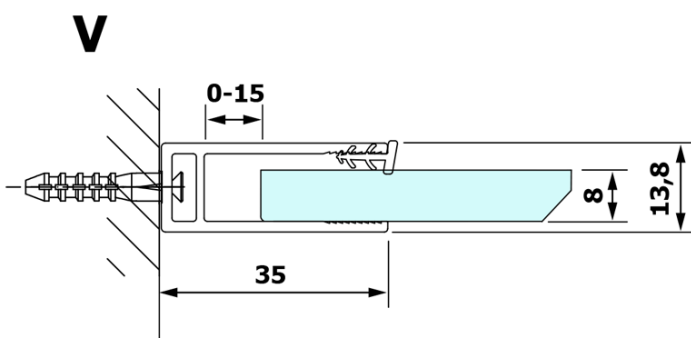

VARIO BLACK Walk-In Shower Enclosure, Nordic Glass, 1100 mm

Order code: GX1511-06

Basic information

Brand: Gelco
Series: VARIO

Size

Height: 2000 mm
Depth: 1100 mm

Properties

Profile colour: Black matt
Shape: Single-wall fixed screen
Glass colour: NORDIC glass
Glass finish: Coated glass
Glass thickness: 8 mm
Weight / Piece: 60.0 kg
Packaging: 2 Piece
Warranty: 3 years

We recommend buy

1 Piece VARIO shower screen wall support bar 1400mm, black (Order code: GX2214)

Technical sheet

MODEL	A
GX1570	685-700
GX1580	785-800
GX1590	885-900
GX1510	985-1000
GX1511	1085-1100
GX1512	1185-1200
GX1514	1385-1400