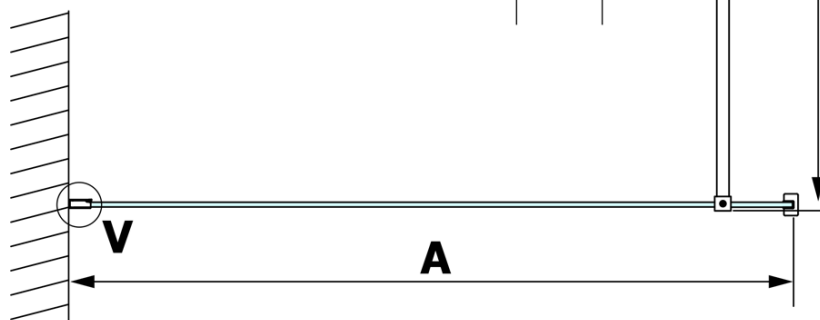

VARIO BLACK Walk-In Shower Enclosure, Nordic Glass, 1100 mm

Order code: GX1511-06

Basic information

Brand: Gelco
Series: VARIO

Size

Height: 2000 mm
Depth: 1100 mm

Properties

Profile colour: Black matt
Shape: Single-wall fixed screen
Glass colour: NORDIC glass
Glass finish: Coated glass
Glass thickness: 8 mm
Weight / Piece: 60.0 kg
Packaging: 2 Piece
Warranty: 3 years

We recommend buy

1 Piece VARIO shower screen wall support bar 1400mm, black (Order code: GX2214)

Technical sheet

MODEL	A
GX1570	685-700
GX1580	785-800
GX1590	885-900
GX1510	985-1000
GX1511	1085-1100
GX1512	1185-1200
GX1514	1385-1400