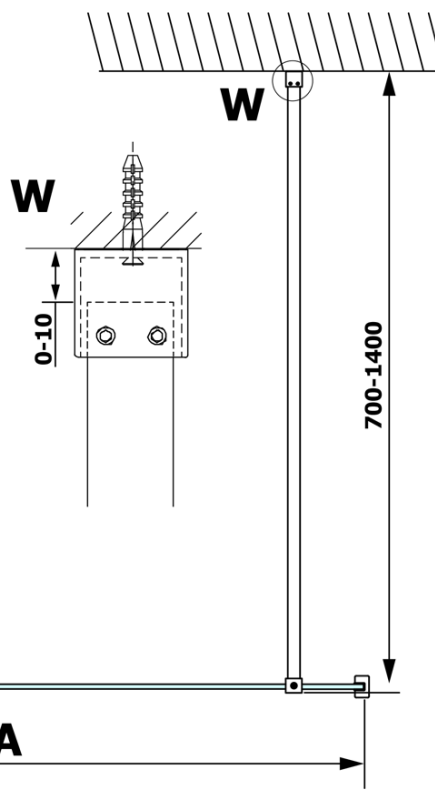

VARIO BLACK Walk-In Shower Enclosure, Nordic Glass, 1100 mm

Order code: GX1511-06

Basic information

Brand: Gelco
Series: VARIO

Size

Height: 2000 mm
Depth: 1100 mm

Properties

Profile colour: Black matt
Shape: Single-wall fixed screen
Glass colour: NORDIC glass
Glass finish: Coated glass
Glass thickness: 8 mm
Weight / Piece: 60.0 kg
Packaging: 2 Piece
Warranty: 3 years

We recommend buy

1 Piece VARIO shower screen wall support bar 1400mm, black (Order code: GX2214)

Technical sheet

MODEL	A
GX1570	685-700
GX1580	785-800
GX1590	885-900
GX1510	985-1000
GX1511	1085-1100
GX1512	1185-1200
GX1514	1385-1400