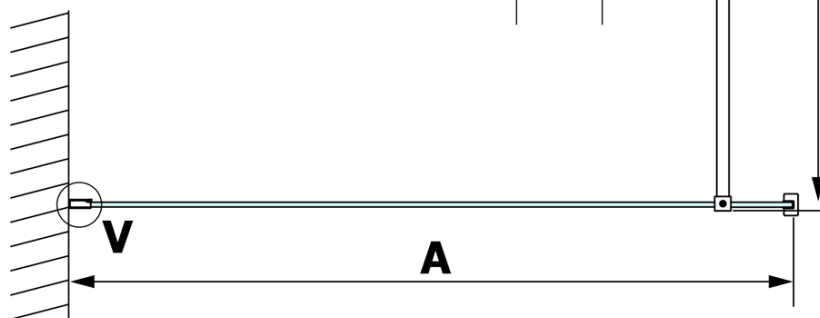

VARIO GOLD Walk-In Shower Enclosure, Nordic Glass, 1000 mm

Order code: GX1510-08

Basic information

Brand: Gelco
Series: VARIO

Size

Height: 2000 mm
Depth: 1000 mm

Properties

Profile colour: Gold
Shape: Single-wall fixed screen
Glass colour: NORDIC glass
Glass finish: Coated glass
Glass thickness: 8 mm
Weight / Piece: 47.0 kg
Packaging: 2 Piece
Warranty: 3 years

We recommend buy

1 Piece VARIO shower screen wall support bar 1400mm, gold (Order code: GX2216)

Technical sheet

MODEL	A
GX1570	685-700
GX1580	785-800
GX1590	885-900
GX1510	985-1000
GX1511	1085-1100
GX1512	1185-1200
GX1514	1385-1400