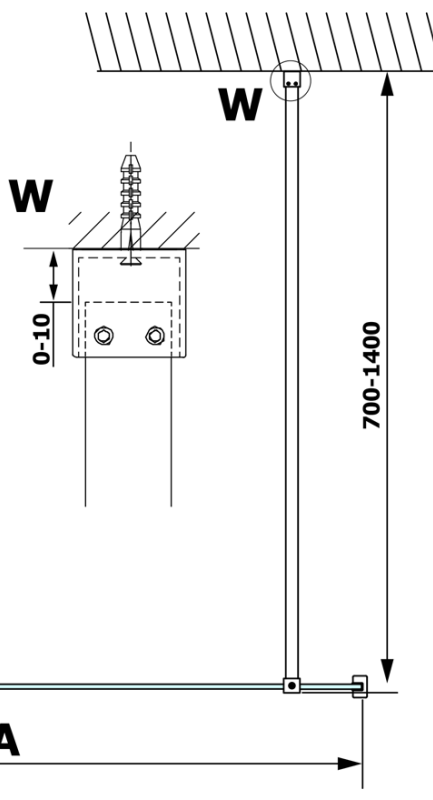

VARIO GOLD Walk-In Shower Enclosure, Nordic Glass, 1000 mm

Order code: GX1510-08

Basic information

Brand: Gelco
Series: VARIO

Size

Height: 2000 mm
Depth: 1000 mm

Properties

Profile colour: Gold
Shape: Single-wall fixed screen
Glass colour: NORDIC glass
Glass finish: Coated glass
Glass thickness: 8 mm
Weight / Piece: 47.0 kg
Packaging: 2 Piece
Warranty: 3 years

We recommend buy

1 Piece VARIO shower screen wall support bar 1400mm, gold (Order code: GX2216)

Technical sheet

MODEL	A
GX1570	685-700
GX1580	785-800
GX1590	885-900
GX1510	985-1000
GX1511	1085-1100
GX1512	1185-1200
GX1514	1385-1400