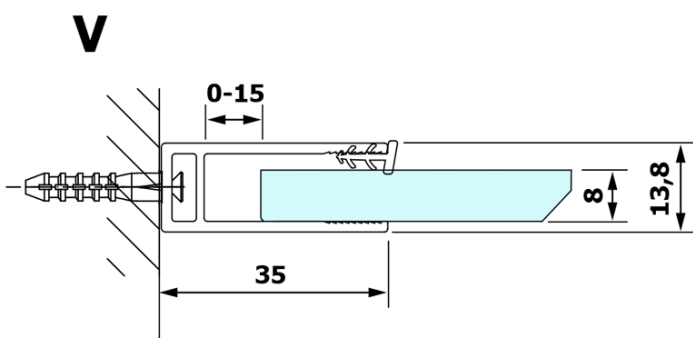

VARIO GOLD Walk-In Shower Enclosure, Nordic Glass, 1000 mm

Order code: GX1510-08

Basic information

Brand: Gelco
Series: VARIO

Size

Height: 2000 mm
Depth: 1000 mm

Properties

Profile colour: Gold
Shape: Single-wall fixed screen
Glass colour: NORDIC glass
Glass finish: Coated glass
Glass thickness: 8 mm
Weight / Piece: 47.0 kg
Packaging: 2 Piece
Warranty: 3 years

We recommend buy

1 Piece VARIO shower screen wall support bar 1400mm, gold (Order code: GX2216)

Technical sheet

MODEL	A
GX1570	685-700
GX1580	785-800
GX1590	885-900
GX1510	985-1000
GX1511	1085-1100
GX1512	1185-1200
GX1514	1385-1400