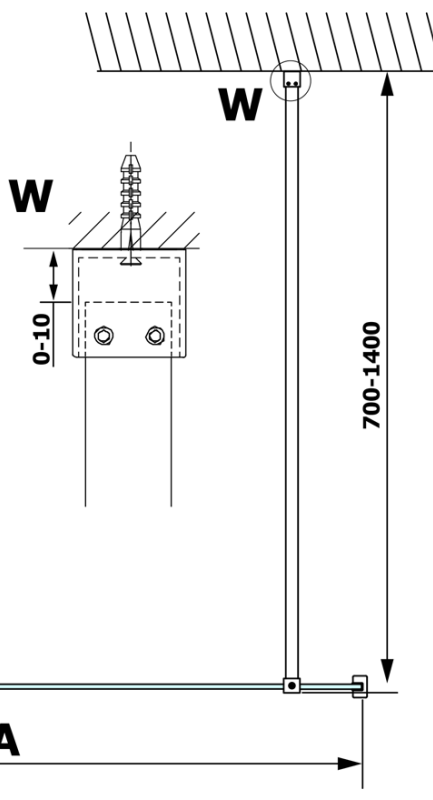

## Size

Height: 2000 mm  
Depth: 1000 mm

## Properties

Profile colour: Gold  
Shape: Single-wall fixed screen  
Glass colour: NORDIC glass  
Glass finish: Coated glass  
Glass thickness: 8 mm  
Weight / Piece: 47.0 kg  
Packaging: 2 Piece  
Warranty: 3 years

**Technical sheet**

MODEL	A
GX1570	685-700
GX1580	785-800
GX1590	885-900
GX1510	985-1000
GX1511	1085-1100
GX1512	1185-1200
GX1514	1385-1400