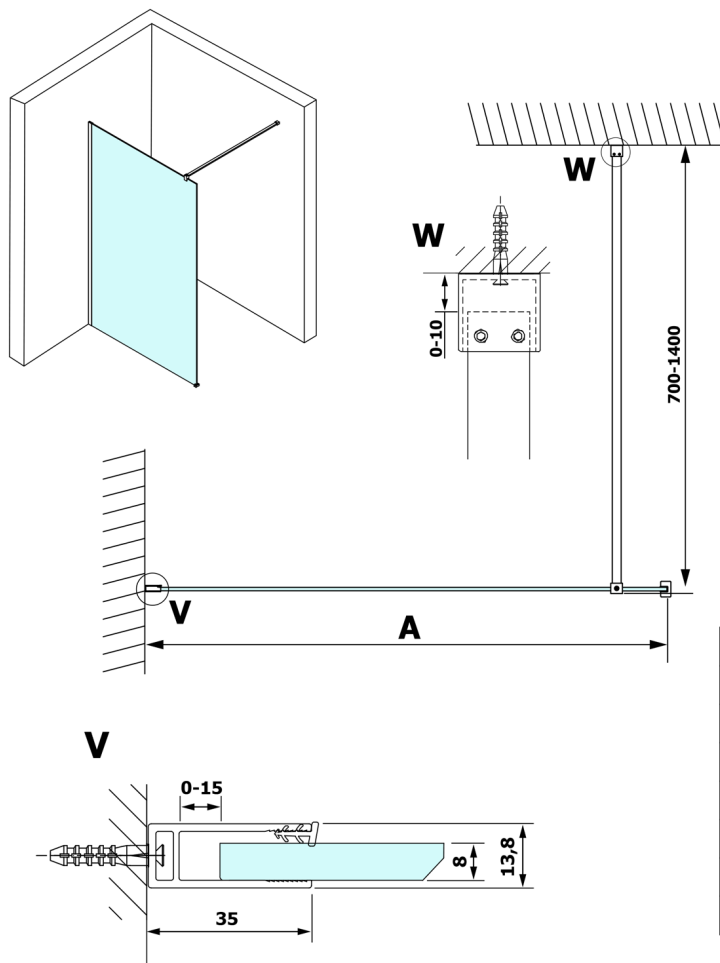

# VARIO GOLD Walk-In Shower Enclosure, Nordic Glass, 1000 mm

Order code: GX1510-08

## Size

Height: 2000 mm

Depth: 1000 mm

## Technical sheet

MODEL	A
GX1570	685-700
GX1580	785-800
GX1590	885-900
GX1510	985-1000
GX1511	1085-1100
GX1512	1185-1200
GX1514	1385-1400