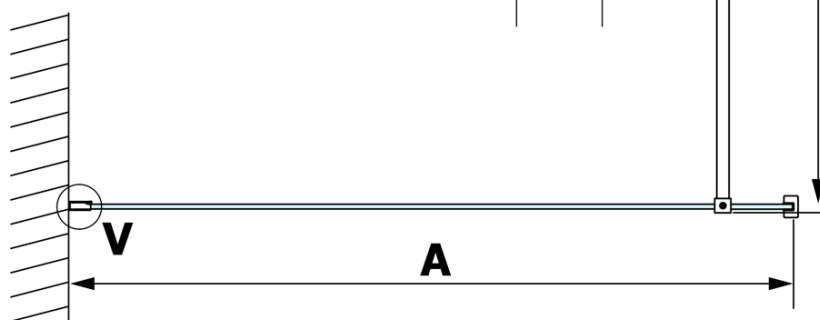

## Size

**Height:** 2000 mm  
**Depth:** 1000 mm

## Properties

**Profile colour:** White  
**Shape:** Single-wall fixed screen  
**Glass colour:** NORDIC glass  
**Glass finish:** Coated glass  
**Glass thickness:** 8 mm  
**Weight / Piece:** 47.0 kg  
**Packaging:** 2 Piece  
**Warranty:** 3 years

**Technical sheet**

MODEL	A
GX1570	685-700
GX1580	785-800
GX1590	885-900
GX1510	985-1000
GX1511	1085-1100
GX1512	1185-1200
GX1514	1385-1400

**VARIO WHITE Walk-In Shower Enclosure, Nordic Glass,  
1000 mm**