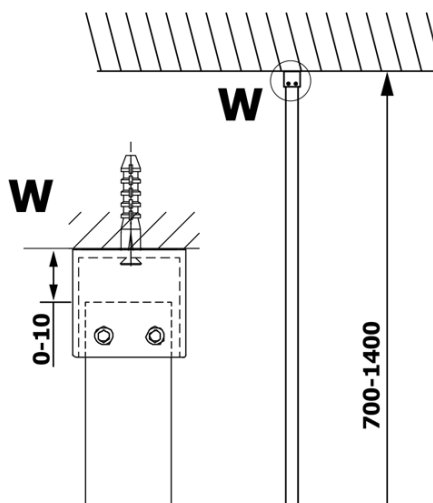

## Size

**Height:** 2000 mm  
**Depth:** 1000 mm

## Properties

**Profile colour:** White  
**Shape:** Single-wall fixed screen  
**Glass colour:** NORDIC glass  
**Glass finish:** Coated glass  
**Glass thickness:** 8 mm  
**Weight / Piece:** 47.0 kg  
**Packaging:** 2 Piece  
**Warranty:** 3 years

**Technical sheet**

MODEL	A
GX1570	685-700
GX1580	785-800
GX1590	885-900
GX1510	985-1000
GX1511	1085-1100
GX1512	1185-1200
GX1514	1385-1400

**VARIO WHITE Walk-In Shower Enclosure, Nordic Glass,  
1000 mm**