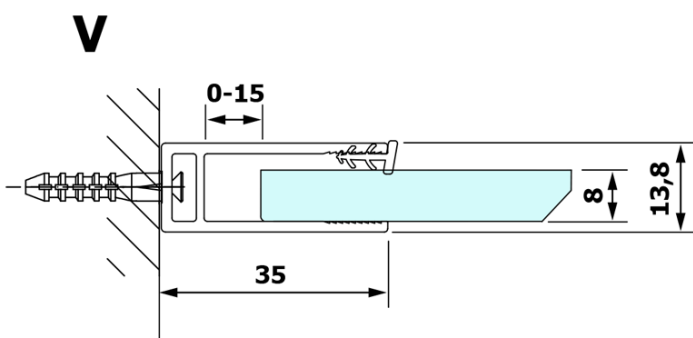

## Size

**Height:** 2000 mm  
**Depth:** 1000 mm

## Properties

**Profile colour:** White  
**Shape:** Single-wall fixed screen  
**Glass colour:** NORDIC glass  
**Glass finish:** Coated glass  
**Glass thickness:** 8 mm  
**Weight / Piece:** 47.0 kg  
**Packaging:** 2 Piece  
**Warranty:** 3 years

**Technical sheet**

MODEL	A
GX1570	685-700
GX1580	785-800
GX1590	885-900
GX1510	985-1000
GX1511	1085-1100
GX1512	1185-1200
GX1514	1385-1400

**VARIO WHITE Walk-In Shower Enclosure, Nordic Glass,  
1000 mm**