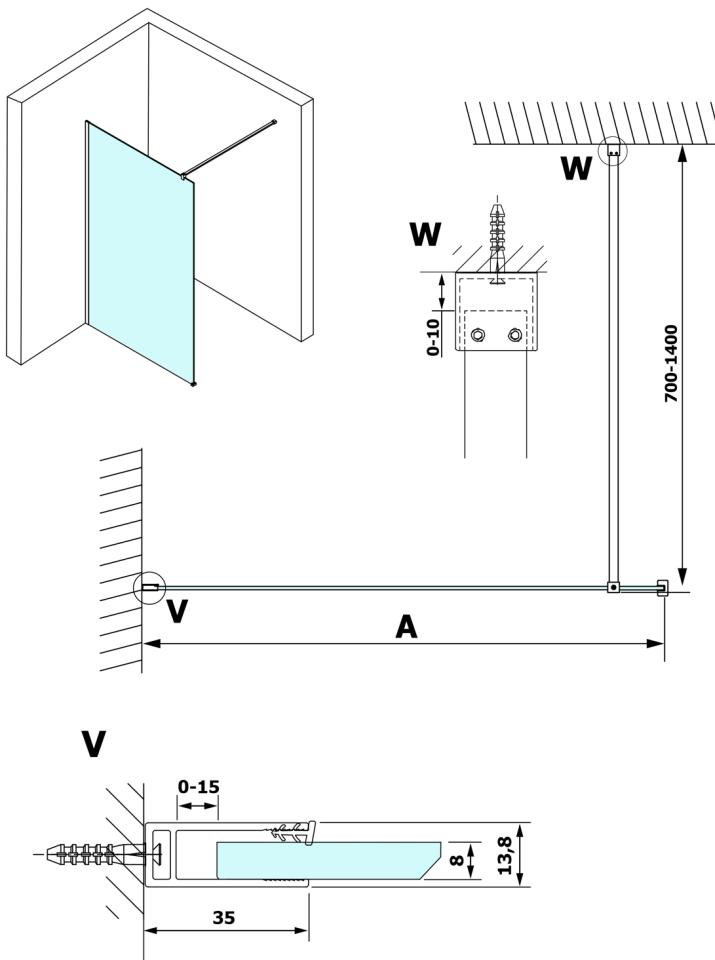

VARIO WHITE Walk-In Shower Enclosure, Nordic Glass, 1000 mm

Order code: GX1510-07

Size

Height: 2000 mm

Depth: 1000 mm

Properties

Warranty: 3 years

Technical sheet

MODEL	A
GX1570	685-700
GX1580	785-800
GX1590	885-900
GX1510	985-1000
GX1511	1085-1100
GX1512	1185-1200
GX1514	1385-1400

MODEL	A
GX1570	685-700
GX1580	785-800
GX1590	885-900
GX1510	985-1000