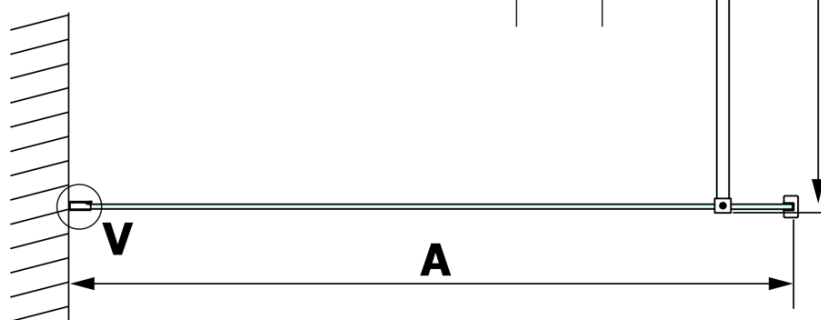

VARIO BLACK Walk-In Shower Enclosure, Nordic Glass, 1000 mm

Order code: GX1510-06

Basic information

Brand: Gelco
Series: VARIO

Size

Height: 2000 mm
Depth: 1000 mm

Properties

Profile colour: Black matt
Shape: Single-wall fixed screen
Glass colour: NORDIC glass
Glass finish: Coated glass
Glass thickness: 8 mm
Weight / Piece: 47.0 kg
Packaging: 2 Piece
Warranty: 3 years

Technical sheet

MODEL	A
GX1570	685-700
GX1580	785-800
GX1590	885-900
GX1510	985-1000
GX1511	1085-1100
GX1512	1185-1200
GX1514	1385-1400

**VARIO BLACK Walk-In Shower Enclosure, Nordic Glass,
1000 mm**

MODEL	A
GX1570	685-700
GX1580	785-800
GX1590	885-900
GX1510	985-1000