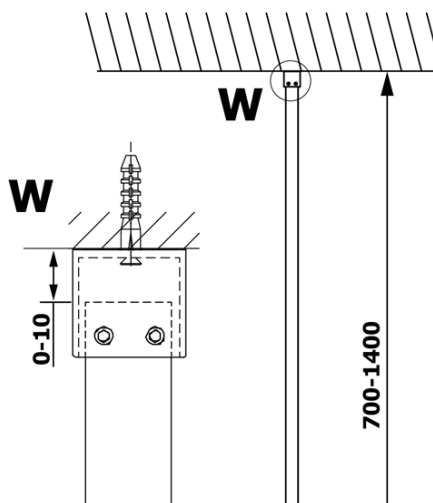

## Size

**Height:** 2000 mm  
**Depth:** 1000 mm

## Properties

**Profile colour:** Black matt  
**Shape:** Single-wall fixed screen  
**Glass colour:** NORDIC glass  
**Glass finish:** Coated glass  
**Glass thickness:** 8 mm  
**Weight / Piece:** 47.0 kg  
**Packaging:** 2 Piece  
**Warranty:** 3 years

**Technical sheet**

MODEL	A
GX1570	685-700
GX1580	785-800
GX1590	885-900
GX1510	985-1000
GX1511	1085-1100
GX1512	1185-1200
GX1514	1385-1400

**VARIO BLACK Walk-In Shower Enclosure, Nordic Glass,  
1000 mm**