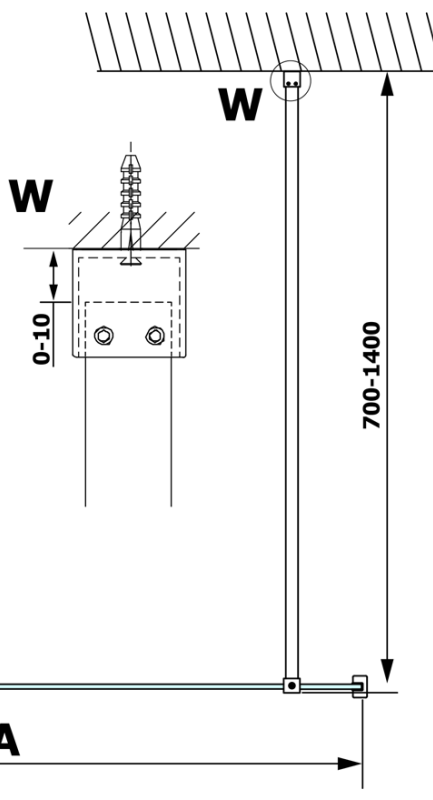

VARIO BLACK Walk-In Shower Enclosure, Nordic Glass, 1000 mm

Order code: GX1510-06

Basic information

Brand: Gelco
Series: VARIO

Size

Height: 2000 mm
Depth: 1000 mm

Properties

Profile colour: Black matt
Shape: Single-wall fixed screen
Glass colour: NORDIC glass
Glass finish: Coated glass
Glass thickness: 8 mm
Weight / Piece: 47.0 kg
Packaging: 2 Piece
Warranty: 3 years

Technical sheet

MODEL	A
GX1570	685-700
GX1580	785-800
GX1590	885-900
GX1510	985-1000
GX1511	1085-1100
GX1512	1185-1200
GX1514	1385-1400

**VARIO BLACK Walk-In Shower Enclosure, Nordic Glass,
1000 mm**

MODEL	A
GX1570	685-700
GX1580	785-800
GX1590	885-900
GX1510	985-1000