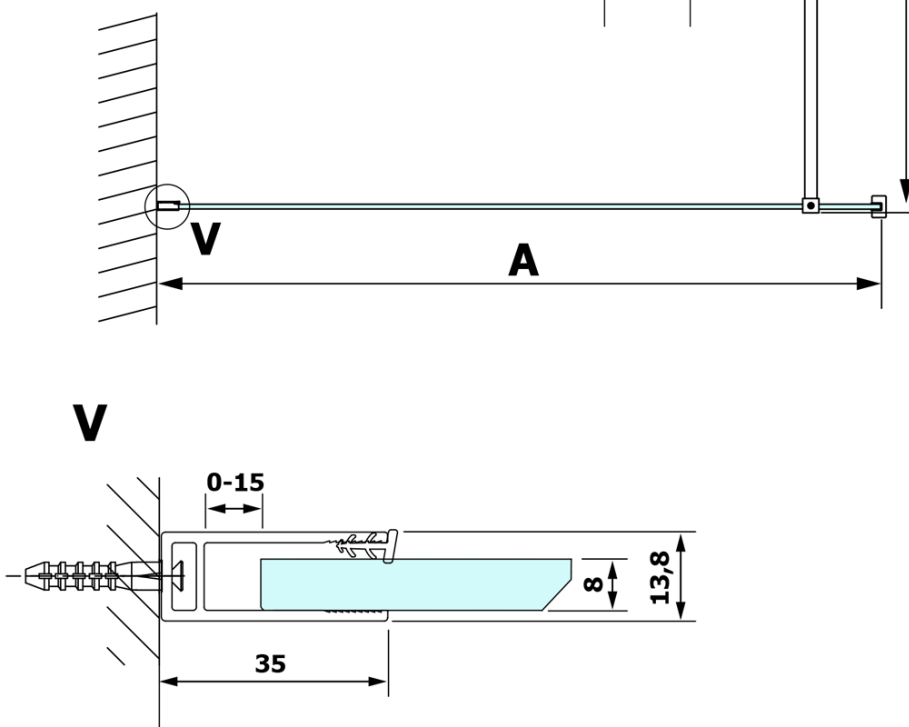

VARIO BLACK Walk-In Shower Enclosure, Nordic Glass, 1000 mm

Order code: GX1510-06

Basic information

Brand: Gelco
Series: VARIO

Size

Height: 2000 mm
Depth: 1000 mm

Properties

Profile colour: Black matt
Shape: Single-wall fixed screen
Glass colour: NORDIC glass
Glass finish: Coated glass
Glass thickness: 8 mm
Weight / Piece: 47.0 kg
Packaging: 2 Piece
Warranty: 3 years

Technical sheet

MODEL	A
GX1570	685-700
GX1580	785-800
GX1590	885-900
GX1510	985-1000
GX1511	1085-1100
GX1512	1185-1200
GX1514	1385-1400

**VARIO BLACK Walk-In Shower Enclosure, Nordic Glass,
1000 mm**

MODEL	A
GX1570	685-700
GX1580	785-800
GX1590	885-900
GX1510	985-1000