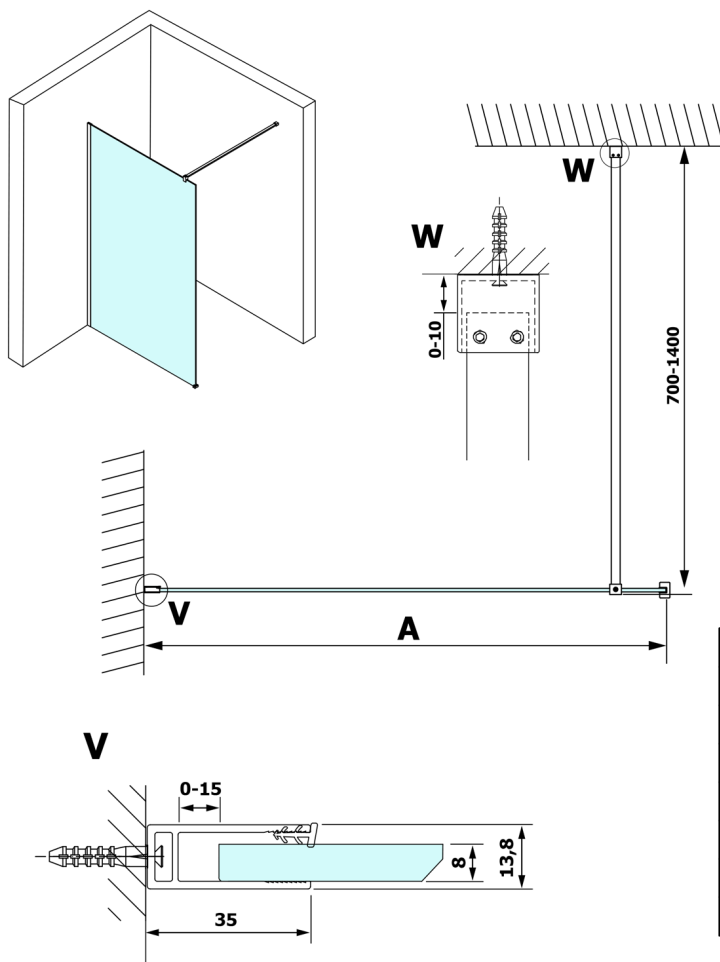

# VARIO BLACK Walk-In Shower Enclosure, Nordic Glass, 1000 mm

Order code: GX1510-06

## Size

Height: 2000 mm

Depth: 1000 mm

## Technical sheet

MODEL	A
GX1570	685-700
GX1580	785-800
GX1590	885-900
GX1510	985-1000
GX1511	1085-1100
GX1512	1185-1200
GX1514	1385-1400

**VARIO BLACK Walk-In Shower Enclosure, Nordic Glass,  
1000 mm**