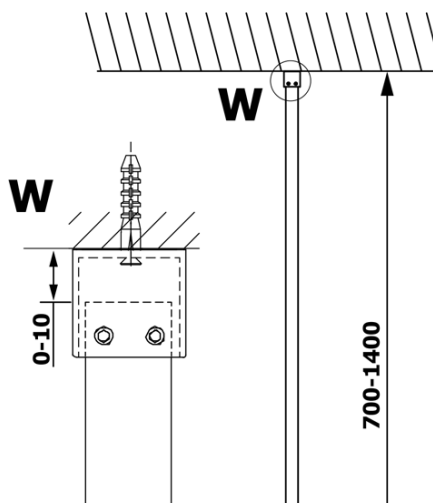

VARIO CHROME Walk-In Shower Enclosure, Nordic Glass, 1000 mm

Order code: GX1510-05

Basic information

Brand: Gelco
Series: VARIO

Size

Height: 2000 mm
Depth: 1000 mm

Properties

Profile colour: Chrome - polished aluminum
Shape: Single-wall fixed screen
Glass colour: NORDIC glass
Glass finish: Coated glass
Glass thickness: 8 mm
Weight / Piece: 47.0 kg
Packaging: 2 Piece
Warranty: 3 years

Technical sheet

MODEL	A
GX1570	685-700
GX1580	785-800
GX1590	885-900
GX1510	985-1000
GX1511	1085-1100
GX1512	1185-1200
GX1514	1385-1400

**VARIO CHROME Walk-In Shower Enclosure, Nordic Glass,
1000 mm**

MODEL	A
GX1570	685-700
GX1580	785-800
GX1590	885-900
GX1510	985-1000