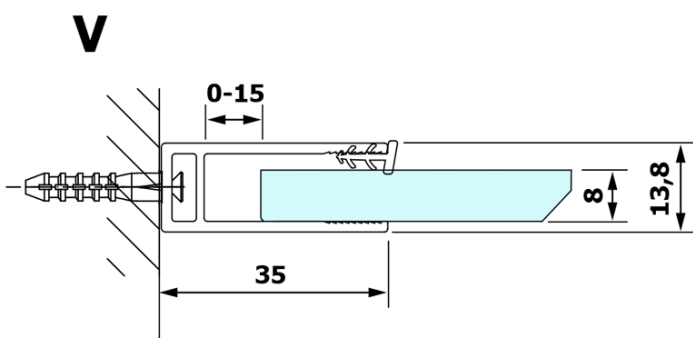

VARIO CHROME Walk-In Shower Enclosure, Nordic Glass, 1000 mm

Order code: GX1510-05

Basic information

Brand: Gelco
Series: VARIO

Size

Height: 2000 mm
Depth: 1000 mm

Properties

Profile colour: Chrome - polished aluminum
Shape: Single-wall fixed screen
Glass colour: NORDIC glass
Glass finish: Coated glass
Glass thickness: 8 mm
Weight / Piece: 47.0 kg
Packaging: 2 Piece
Warranty: 3 years

Technical sheet

MODEL	A
GX1570	685-700
GX1580	785-800
GX1590	885-900
GX1510	985-1000
GX1511	1085-1100
GX1512	1185-1200
GX1514	1385-1400

**VARIO CHROME Walk-In Shower Enclosure, Nordic Glass,
1000 mm**

MODEL	A
GX1570	685-700
GX1580	785-800
GX1590	885-900
GX1510	985-1000