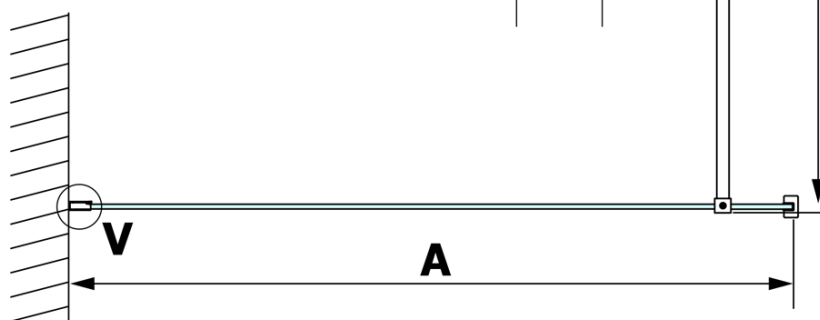

VARIO CHROME Walk-In Shower Enclosure, Nordic Glass, 1000 mm

Order code: GX1510-05

Basic information

Brand: Gelco
Series: VARIO

Size

Height: 2000 mm
Depth: 1000 mm

Properties

Profile colour: Chrome - polished aluminum
Shape: Single-wall fixed screen
Glass colour: NORDIC glass
Glass finish: Coated glass
Glass thickness: 8 mm
Weight / Piece: 47.0 kg
Packaging: 2 Piece
Warranty: 3 years

Technical sheet

MODEL	A
GX1570	685-700
GX1580	785-800
GX1590	885-900
GX1510	985-1000
GX1511	1085-1100
GX1512	1185-1200
GX1514	1385-1400

**VARIO CHROME Walk-In Shower Enclosure, Nordic Glass,
1000 mm**

MODEL	A
GX1570	685-700
GX1580	785-800
GX1590	885-900
GX1510	985-1000