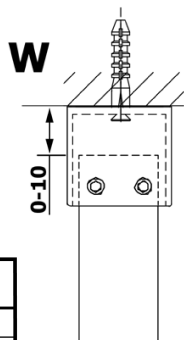

VARIO BLACK Walk-In Freestanding Shower Enclosure, Nordic Glass, 800 mm

Order code: GX1580-02

Basic information

Brand: Gelco
Series: VARIO

Size

Width: 800 mm
Height: 2000 mm

Properties

Profile colour: Black matt
Shape: Single-wall screen Walk
Glass colour: NORDIC glass
Glass finish: Coated glass
Glass thickness: 8 mm
Weight / Piece: 39.0 kg
Packaging: 3 Piece
Warranty: 2 years

VARIO BLACK Walk-In Freestanding Shower Enclosure, Nordic Glass, 800 mm

Technical sheet

MODEL	A
GX1470	679
GX1480	779
GX1490	879
GX1410	979
GX1411	1079
GX1412	1179
GX1413	1279
GX1414	1379
GX1570	679
GX1580	779
GX1590	879
GX1510	979
GX1511	1079
GX1512	1179
GX1514	1379