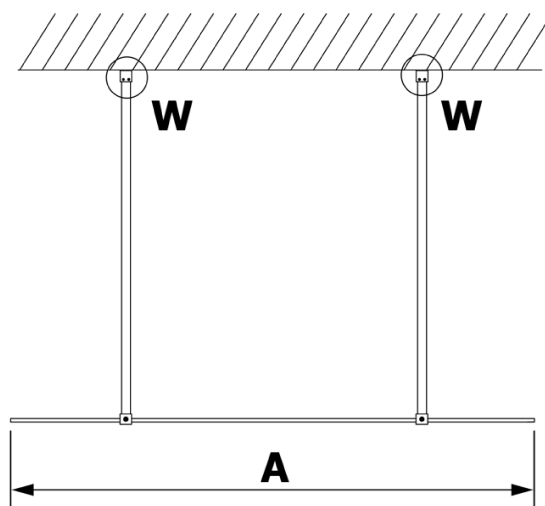

VARIO BLACK Walk-In Freestanding Shower Enclosure, Nordic Glass, 800 mm

Order code: GX1580-02

Basic information

Brand: Gelco
Series: VARIO

Size

Width: 800 mm
Height: 2000 mm

Properties

Profile colour: Black matt
Shape: Single-wall screen Walk
Glass colour: NORDIC glass
Glass finish: Coated glass
Glass thickness: 8 mm
Weight / Piece: 39.0 kg
Packaging: 3 Piece
Warranty: 2 years

VARIO BLACK Walk-In Freestanding Shower Enclosure, Nordic Glass, 800 mm

Technical sheet

MODEL	A
GX1470	679
GX1480	779
GX1490	879
GX1410	979
GX1411	1079
GX1412	1179
GX1413	1279
GX1414	1379
GX1570	679
GX1580	779
GX1590	879
GX1510	979
GX1511	1079
GX1512	1179
GX1514	1379