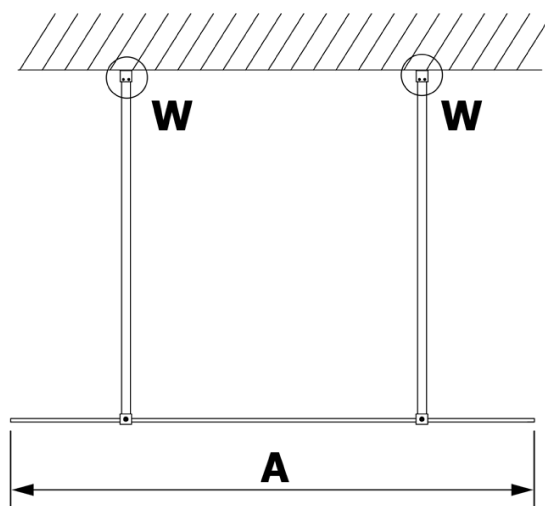

VARIO BLACK Walk-In Freestanding Shower Enclosure, Nordic Glass, 700 mm

Order code: GX1570-02

Basic information

Brand: Gelco
Series: VARIO

Size

Width: 700 mm
Height: 2000 mm

Properties

Profile colour: Black matt
Shape: Single-wall screen Walk
Glass colour: NORDIC glass
Glass finish: Coated glass
Glass thickness: 8 mm
Weight / Piece: 32.0 kg
Packaging: 3 Piece
Warranty: 2 years

VARIO BLACK Walk-In Freestanding Shower Enclosure, Nordic Glass, 700 mm

Technical sheet

MODEL	A
GX1470	679
GX1480	779
GX1490	879
GX1410	979
GX1411	1079
GX1412	1179
GX1413	1279
GX1414	1379
GX1570	679
GX1580	779
GX1590	879
GX1510	979
GX1511	1079
GX1512	1179
GX1514	1379