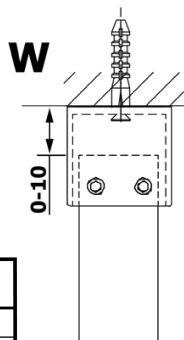

VARIO BLACK Walk-In Freestanding Shower Enclosure, Nordic Glass, 700 mm

Order code: GX1570-02

Basic information

Brand: Gelco
Series: VARIO

Size

Width: 700 mm
Height: 2000 mm

Properties

Profile colour: Black matt
Shape: Single-wall screen Walk
Glass colour: NORDIC glass
Glass finish: Coated glass
Glass thickness: 8 mm
Weight / Piece: 32.0 kg
Packaging: 3 Piece
Warranty: 2 years

VARIO BLACK Walk-In Freestanding Shower Enclosure, Nordic Glass, 700 mm

Technical sheet

MODEL	A
GX1470	679
GX1480	779
GX1490	879
GX1410	979
GX1411	1079
GX1412	1179
GX1413	1279
GX1414	1379
GX1570	679
GX1580	779
GX1590	879
GX1510	979
GX1511	1079
GX1512	1179
GX1514	1379