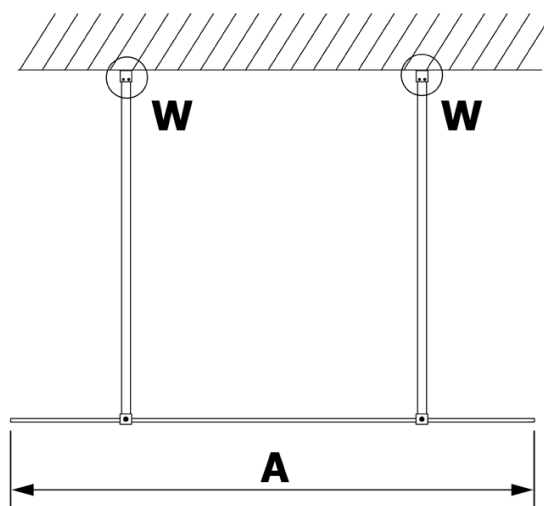

VARIO BLACK Walk-In Freestanding Shower Enclosure, Nordic Glass, 700 mm

Order code: GX1570-02

Basic information

Brand: Gelco
Series: VARIO

Size

Width: 700 mm
Height: 2000 mm

Properties

Profile colour: Black matt
Shape: Single-wall screen Walk
Glass colour: NORDIC glass
Glass finish: Coated glass
Glass thickness: 8 mm
Weight / Piece: 32.0 kg
Packaging: 3 Piece
Warranty: 2 years

VARIO BLACK Walk-In Freestanding Shower Enclosure, Nordic Glass, 700 mm

Technical sheet

MODEL	A
GX1470	679
GX1480	779
GX1490	879
GX1410	979
GX1411	1079
GX1412	1179
GX1413	1279
GX1414	1379
GX1570	679
GX1580	779
GX1590	879
GX1510	979
GX1511	1079
GX1512	1179
GX1514	1379