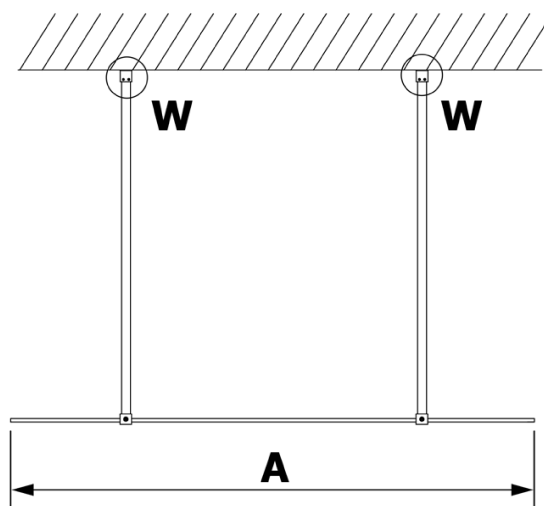

## Size

Width: 1400 mm  
Height: 2000 mm

## Properties

Profile colour: Black matt  
Shape: Single-wall screen Walk  
Glass colour: NORDIC glass  
Glass finish: Coated glass  
Glass thickness: 8 mm  
Weight / Piece: 76.0 kg  
Packaging: 3 Piece  
Warranty: 2 years

# VARIO BLACK Walk-In Freestanding Shower Enclosure, Nordic Glass, 1400 mm

## Technical sheet

MODEL	A
GX1470	679
GX1480	779
GX1490	879
GX1410	979
GX1411	1079
GX1412	1179
GX1413	1279
GX1414	1379
GX1570	679
GX1580	779
GX1590	879
GX1510	979
GX1511	1079
GX1512	1179
GX1514	1379