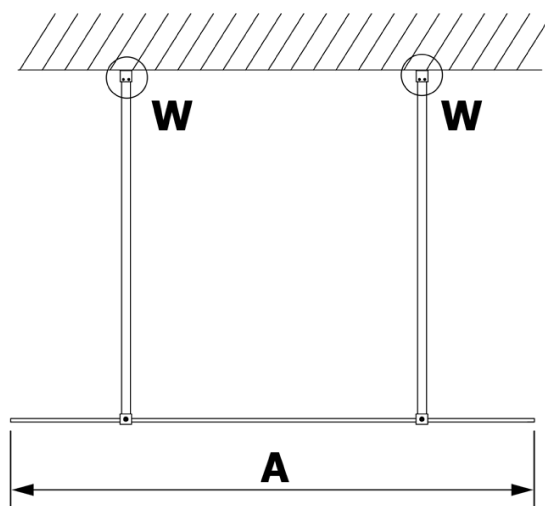

VARIO BLACK Walk-In Freestanding Shower Enclosure, Nordic Glass, 1400 mm

Order code: GX1514-02

Basic information

Brand: Gelco
Series: VARIO

Size

Width: 1400 mm
Height: 2000 mm

Properties

Profile colour: Black matt
Shape: Single-wall screen Walk
Glass colour: NORDIC glass
Glass finish: Coated glass
Glass thickness: 8 mm
Weight / Piece: 76.0 kg
Packaging: 3 Piece
Warranty: 2 years

VARIO BLACK Walk-In Freestanding Shower Enclosure, Nordic Glass, 1400 mm

Technical sheet

| MODEL | A |
|--------|------|
| GX1470 | 679 |
| GX1480 | 779 |
| GX1490 | 879 |
| GX1410 | 979 |
| GX1411 | 1079 |
| GX1412 | 1179 |
| GX1413 | 1279 |
| GX1414 | 1379 |
| GX1570 | 679 |
| GX1580 | 779 |
| GX1590 | 879 |
| GX1510 | 979 |
| GX1511 | 1079 |
| GX1512 | 1179 |
| GX1514 | 1379 |