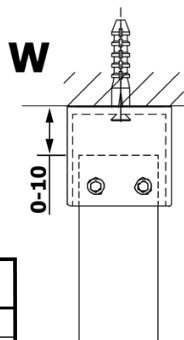

VARIO BLACK Walk-In Freestanding Shower Enclosure, Nordic Glass, 1400 mm

Order code: GX1514-02

Basic information

Brand: Gelco
Series: VARIO

Size

Width: 1400 mm
Height: 2000 mm

Properties

Profile colour: Black matt
Shape: Single-wall screen Walk
Glass colour: NORDIC glass
Glass finish: Coated glass
Glass thickness: 8 mm
Weight / Piece: 76.0 kg
Packaging: 3 Piece
Warranty: 2 years

VARIO BLACK Walk-In Freestanding Shower Enclosure, Nordic Glass, 1400 mm

Technical sheet

| MODEL | A |
|--------|------|
| GX1470 | 679 |
| GX1480 | 779 |
| GX1490 | 879 |
| GX1410 | 979 |
| GX1411 | 1079 |
| GX1412 | 1179 |
| GX1413 | 1279 |
| GX1414 | 1379 |
| GX1570 | 679 |
| GX1580 | 779 |
| GX1590 | 879 |
| GX1510 | 979 |
| GX1511 | 1079 |
| GX1512 | 1179 |
| GX1514 | 1379 |