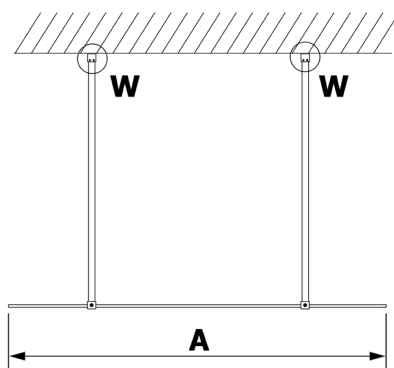

VARIO BLACK Walk-In Freestanding Shower Enclosure, Nordic Glass, 1400 mm

Order code: GX1514-02

Size

Width: 1400 mm
Height: 2000 mm

Properties

Warranty: 2 years

Technical sheet

MODEL	A
GX1470	679
GX1480	779
GX1490	879
GX1410	979
GX1411	1079
GX1412	1179
GX1413	1279
GX1414	1379
GX1570	679
GX1580	779
GX1590	879
GX1510	979
GX1511	1079
GX1512	1179
GX1514	1379