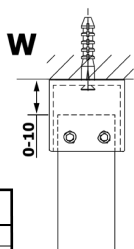

VARIO BLACK Walk-In Freestanding Shower Enclosure, Nordic Glass, 1400 mm

Order code: GX1514-02

Size

Width: 1400 mm
Height: 2000 mm

Properties

Warranty: 2 years

Technical sheet

MODEL	A
GX1470	679
GX1480	779
GX1490	879
GX1410	979
GX1411	1079
GX1412	1179
GX1413	1279
GX1414	1379
GX1570	679
GX1580	779
GX1590	879
GX1510	979
GX1511	1079
GX1512	1179
GX1514	1379