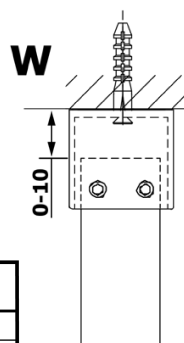

VARIO CHROME Walk-In Freestanding Shower Enclosure, Nordic Glass, 1400 mm

Order code: GX1514-01

Basic information

Brand: Gelco
Series: VARIO

Size

Width: 1400 mm
Height: 2000 mm

Properties

Profile colour: Chrome - polished aluminum
Shape: Single-wall screen Walk
Glass colour: NORDIC glass
Glass finish: Coated glass
Glass thickness: 8 mm
Weight / Piece: 76.0 kg
Packaging: 3 Piece
Warranty: 2 years

Technical sheet

MODEL	A
GX1470	679
GX1480	779
GX1490	879
GX1410	979
GX1411	1079
GX1412	1179
GX1413	1279
GX1414	1379
GX1570	679
GX1580	779
GX1590	879
GX1510	979
GX1511	1079
GX1512	1179
GX1514	1379