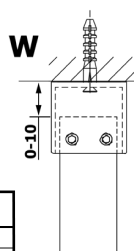

VARIO WHITE Walk-In Freestanding Shower Enclosure, Nordic Glass, 1200 mm

Order code: GX1512-03

Size

Width: 1200 mm
Height: 2000 mm

Properties

Warranty: 2 years

Technical sheet

MODEL	A
GX1470	679
GX1480	779
GX1490	879
GX1410	979
GX1411	1079
GX1412	1179
GX1413	1279
GX1414	1379
GX1570	679
GX1580	779
GX1590	879
GX1510	979
GX1511	1079
GX1512	1179
GX1514	1379