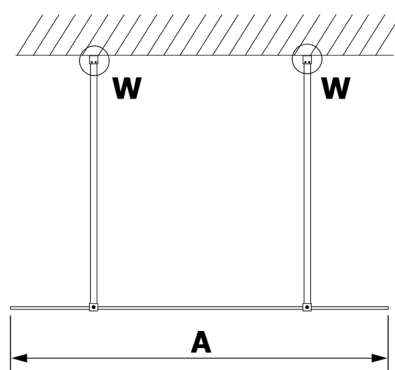

VARIO WHITE Walk-In Freestanding Shower Enclosure, Nordic Glass, 1200 mm

Order code: GX1512-03

Size

Width: 1200 mm
Height: 2000 mm

Properties

Warranty: 2 years

Technical sheet

MODEL	A
GX1470	679
GX1480	779
GX1490	879
GX1410	979
GX1411	1079
GX1412	1179
GX1413	1279
GX1414	1379
GX1570	679
GX1580	779
GX1590	879
GX1510	979
GX1511	1079
GX1512	1179
GX1514	1379