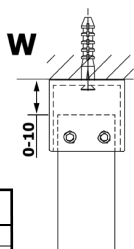

VARIO BLACK Walk-In Freestanding Shower Enclosure, Nordic Glass, 1200 mm

Order code: GX1512-02

Size

Width: 1200 mm
Height: 2000 mm

Properties

Warranty: 2 years

Technical sheet

MODEL	A
GX1470	679
GX1480	779
GX1490	879
GX1410	979
GX1411	1079
GX1412	1179
GX1413	1279
GX1414	1379
GX1570	679
GX1580	779
GX1590	879
GX1510	979
GX1511	1079
GX1512	1179
GX1514	1379