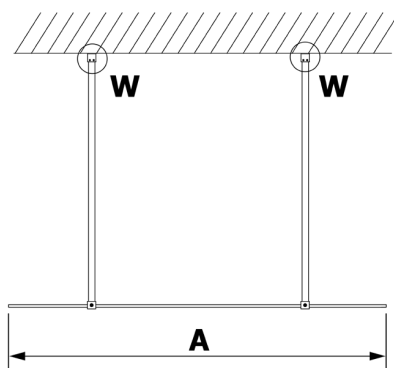

VARIO BLACK Walk-In Freestanding Shower Enclosure, Nordic Glass, 1200 mm

Order code: GX1512-02

Size

Width: 1200 mm
Height: 2000 mm

Properties

Warranty: 2 years

Technical sheet

MODEL	A
GX1470	679
GX1480	779
GX1490	879
GX1410	979
GX1411	1079
GX1412	1179
GX1413	1279
GX1414	1379
GX1570	679
GX1580	779
GX1590	879
GX1510	979
GX1511	1079
GX1512	1179
GX1514	1379