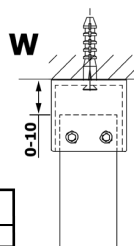

VARIO BLACK Walk-In Freestanding Shower Enclosure, Nordic Glass, 1200 mm

Order code: GX1512-02

Size

Width: 1200 mm
Height: 2000 mm

Properties

Warranty: 2 years

Technical sheet

MODEL	A
GX1470	679
GX1480	779
GX1490	879
GX1410	979
GX1411	1079
GX1412	1179
GX1413	1279
GX1414	1379
GX1570	679
GX1580	779
GX1590	879
GX1510	979
GX1511	1079
GX1512	1179
GX1514	1379