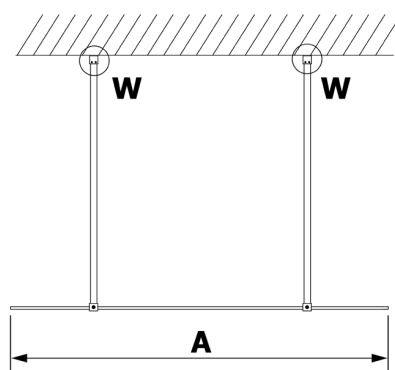

VARIO BLACK Walk-In Freestanding Shower Enclosure, Nordic Glass, 1200 mm

Order code: GX1512-02

Size

Width: 1200 mm
Height: 2000 mm

Properties

Warranty: 2 years

Technical sheet

MODEL	A
GX1470	679
GX1480	779
GX1490	879
GX1410	979
GX1411	1079
GX1412	1179
GX1413	1279
GX1414	1379
GX1570	679
GX1580	779
GX1590	879
GX1510	979
GX1511	1079
GX1512	1179
GX1514	1379