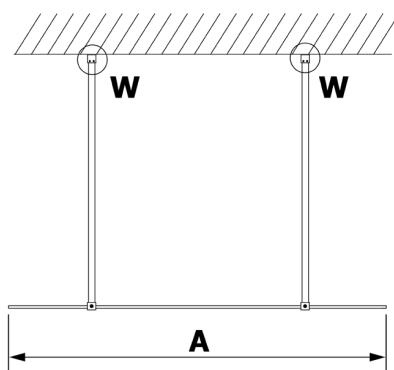

VARIO CHROME Walk-In Freestanding Shower Enclosure, Nordic Glass, 1200 mm

Order code: GX1512-01

Size

Width: 1200 mm

Height: 2000 mm

Properties

Warranty: 2 years

Technical sheet

MODEL	A
GX1470	679
GX1480	779
GX1490	879
GX1410	979
GX1411	1079
GX1412	1179
GX1413	1279
GX1414	1379
GX1570	679
GX1580	779
GX1590	879
GX1510	979
GX1511	1079
GX1512	1179
GX1514	1379