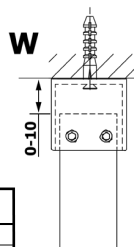

VARIO CHROME Walk-In Freestanding Shower Enclosure, Nordic Glass, 1200 mm

Order code: GX1512-01

Size

Width: 1200 mm

Height: 2000 mm

Properties

Warranty: 2 years

Technical sheet

MODEL	A
GX1470	679
GX1480	779
GX1490	879
GX1410	979
GX1411	1079
GX1412	1179
GX1413	1279
GX1414	1379
GX1570	679
GX1580	779
GX1590	879
GX1510	979
GX1511	1079
GX1512	1179
GX1514	1379