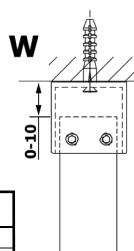

VARIO WHITE Walk-In Freestanding Shower Enclosure, Nordic Glass, 1100 mm

Order code: GX1511-03

Size

Width: 1100 mm
Height: 2000 mm

Properties

Warranty: 2 years

Technical sheet

MODEL	A
GX1470	679
GX1480	779
GX1490	879
GX1410	979
GX1411	1079
GX1412	1179
GX1413	1279
GX1414	1379
GX1570	679
GX1580	779
GX1590	879
GX1510	979
GX1511	1079
GX1512	1179
GX1514	1379