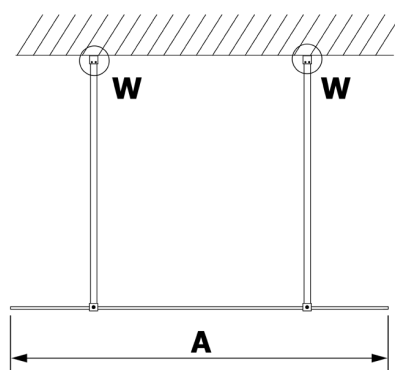

VARIO WHITE Walk-In Freestanding Shower Enclosure, Nordic Glass, 1100 mm

Order code: GX1511-03

Size

Width: 1100 mm
Height: 2000 mm

Properties

Warranty: 2 years

Technical sheet

MODEL	A
GX1470	679
GX1480	779
GX1490	879
GX1410	979
GX1411	1079
GX1412	1179
GX1413	1279
GX1414	1379
GX1570	679
GX1580	779
GX1590	879
GX1510	979
GX1511	1079
GX1512	1179
GX1514	1379