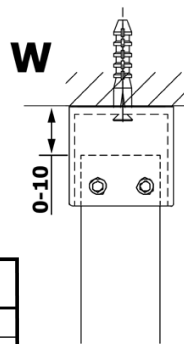

VARIO BLACK Walk-In Freestanding Shower Enclosure, Nordic Glass, 1100 mm

Order code: GX1511-02

Basic information

Brand: Gelco
Series: VARIO

Size

Width: 1100 mm
Height: 2000 mm

Properties

Profile colour: Black matt
Shape: Single-wall screen Walk
Glass colour: NORDIC glass
Glass finish: Coated glass
Glass thickness: 8 mm
Weight / Piece: 58.0 kg
Packaging: 3 Piece
Warranty: 2 years

VARIO BLACK Walk-In Freestanding Shower Enclosure, Nordic Glass, 1100 mm

Technical sheet

MODEL	A
GX1470	679
GX1480	779
GX1490	879
GX1410	979
GX1411	1079
GX1412	1179
GX1413	1279
GX1414	1379
GX1570	679
GX1580	779
GX1590	879
GX1510	979
GX1511	1079
GX1512	1179
GX1514	1379