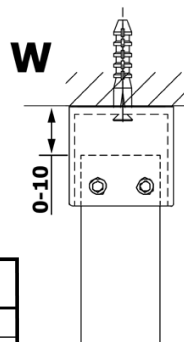

VARIO BLACK Walk-In Freestanding Shower Enclosure, Nordic Glass, 1100 mm

Order code: GX1511-02

Basic information

Brand: Gelco
Series: VARIO

Size

Width: 1100 mm
Height: 2000 mm

Properties

Profile colour: Black matt
Shape: Single-wall screen Walk
Glass colour: NORDIC glass
Glass finish: Coated glass
Glass thickness: 8 mm
Weight / Piece: 58.0 kg
Packaging: 3 Piece
Warranty: 2 years

VARIO BLACK Walk-In Freestanding Shower Enclosure, Nordic Glass, 1100 mm

Technical sheet

MODEL	A
GX1470	679
GX1480	779
GX1490	879
GX1410	979
GX1411	1079
GX1412	1179
GX1413	1279
GX1414	1379
GX1570	679
GX1580	779
GX1590	879
GX1510	979
GX1511	1079
GX1512	1179
GX1514	1379