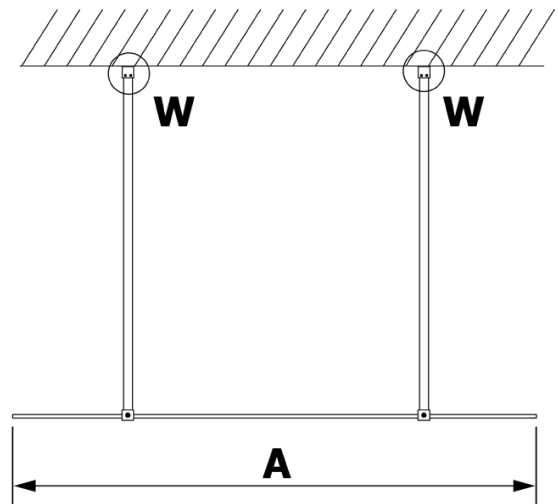

VARIO BLACK Walk-In Freestanding Shower Enclosure, Nordic Glass, 1100 mm

Order code: GX1511-02

Basic information

Brand: Gelco
Series: VARIO

Size

Width: 1100 mm
Height: 2000 mm

Properties

Profile colour: Black matt
Shape: Single-wall screen Walk
Glass colour: NORDIC glass
Glass finish: Coated glass
Glass thickness: 8 mm
Weight / Piece: 58.0 kg
Packaging: 3 Piece
Warranty: 2 years

VARIO BLACK Walk-In Freestanding Shower Enclosure, Nordic Glass, 1100 mm

Technical sheet

MODEL	A
GX1470	679
GX1480	779
GX1490	879
GX1410	979
GX1411	1079
GX1412	1179
GX1413	1279
GX1414	1379
GX1570	679
GX1580	779
GX1590	879
GX1510	979
GX1511	1079
GX1512	1179
GX1514	1379