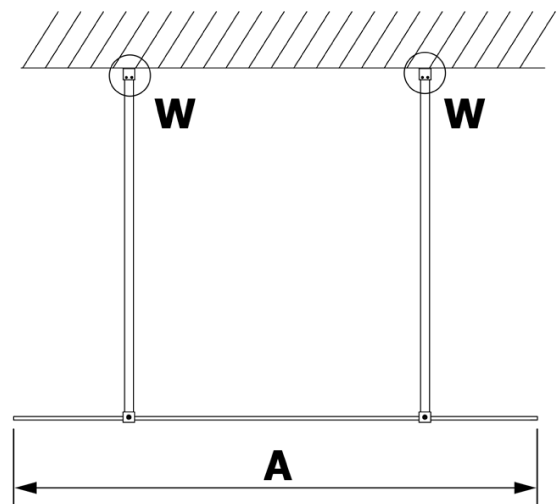

VARIO BLACK Walk-In Freestanding Shower Enclosure, Nordic Glass, 1100 mm

Order code: GX1511-02

Basic information

Brand: Gelco
Series: VARIO

Size

Width: 1100 mm
Height: 2000 mm

Properties

Profile colour: Black matt
Shape: Single-wall screen Walk
Glass colour: NORDIC glass
Glass finish: Coated glass
Glass thickness: 8 mm
Weight / Piece: 58.0 kg
Packaging: 3 Piece
Warranty: 2 years

VARIO BLACK Walk-In Freestanding Shower Enclosure, Nordic Glass, 1100 mm

Technical sheet

MODEL	A
GX1470	679
GX1480	779
GX1490	879
GX1410	979
GX1411	1079
GX1412	1179
GX1413	1279
GX1414	1379
GX1570	679
GX1580	779
GX1590	879
GX1510	979
GX1511	1079
GX1512	1179
GX1514	1379