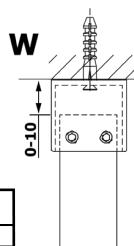

VARIO BLACK Walk-In Freestanding Shower Enclosure, Nordic Glass, 1100 mm

Order code: GX1511-02

Size

Width: 1100 mm
Height: 2000 mm

Properties

Warranty: 2 years

Technical sheet

MODEL	A
GX1470	679
GX1480	779
GX1490	879
GX1410	979
GX1411	1079
GX1412	1179
GX1413	1279
GX1414	1379
GX1570	679
GX1580	779
GX1590	879
GX1510	979
GX1511	1079
GX1512	1179
GX1514	1379