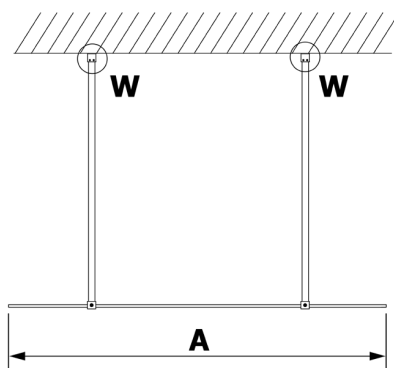

VARIO BLACK Walk-In Freestanding Shower Enclosure, Nordic Glass, 1100 mm

Order code: GX1511-02

Size

Width: 1100 mm
Height: 2000 mm

Properties

Warranty: 2 years

Technical sheet

MODEL	A
GX1470	679
GX1480	779
GX1490	879
GX1410	979
GX1411	1079
GX1412	1179
GX1413	1279
GX1414	1379
GX1570	679
GX1580	779
GX1590	879
GX1510	979
GX1511	1079
GX1512	1179
GX1514	1379