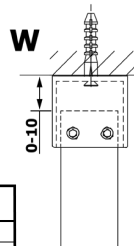

VARIO GOLD Walk-In Freestanding Shower Enclosure, Nordic Glass, 1000 mm

Order code: GX1510-04

Size

Width: 1000 mm

Height: 2000 mm

Properties

Warranty: 2 years

Technical sheet

MODEL	A
GX1470	679
GX1480	779
GX1490	879
GX1410	979
GX1411	1079
GX1412	1179
GX1413	1279
GX1414	1379
GX1570	679
GX1580	779
GX1590	879
GX1510	979
GX1511	1079
GX1512	1179
GX1514	1379