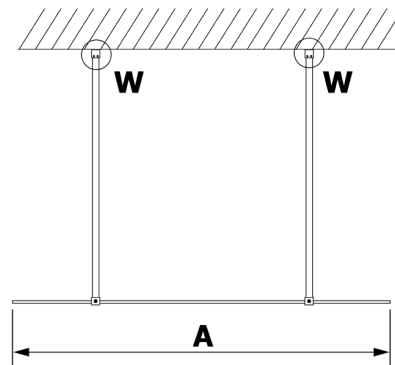

VARIO GOLD Walk-In Freestanding Shower Enclosure, Nordic Glass, 1000 mm

Order code: GX1510-04

Size

Width: 1000 mm

Height: 2000 mm

Properties

Warranty: 2 years

Technical sheet

MODEL	A
GX1470	679
GX1480	779
GX1490	879
GX1410	979
GX1411	1079
GX1412	1179
GX1413	1279
GX1414	1379
GX1570	679
GX1580	779
GX1590	879
GX1510	979
GX1511	1079
GX1512	1179
GX1514	1379