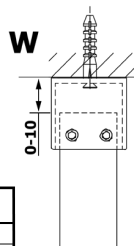

VARIO WHITE Walk-In Freestanding Shower Enclosure, Nordic Glass, 1000 mm

Order code: GX1510-03

Size

Width: 1000 mm

Height: 2000 mm

Properties

Warranty: 2 years

Technical sheet

MODEL	A
GX1470	679
GX1480	779
GX1490	879
GX1410	979
GX1411	1079
GX1412	1179
GX1413	1279
GX1414	1379
GX1570	679
GX1580	779
GX1590	879
GX1510	979
GX1511	1079
GX1512	1179
GX1514	1379