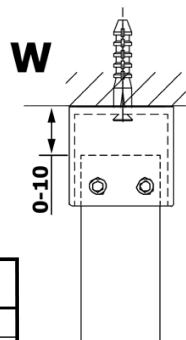

VARIO BLACK Walk-In Freestanding Shower Enclosure, Nordic Glass, 1000 mm

Order code: GX1510-02

Basic information

Brand: Gelco
Series: VARIO

Size

Width: 1000 mm
Height: 2000 mm

Properties

Profile colour: Black matt
Shape: Single-wall screen Walk
Glass colour: NORDIC glass
Glass finish: Coated glass
Glass thickness: 8 mm
Weight / Piece: 45.0 kg
Packaging: 3 Piece
Warranty: 2 years

VARIO BLACK Walk-In Freestanding Shower Enclosure, Nordic Glass, 1000 mm

Technical sheet

MODEL	A
GX1470	679
GX1480	779
GX1490	879
GX1410	979
GX1411	1079
GX1412	1179
GX1413	1279
GX1414	1379
GX1570	679
GX1580	779
GX1590	879
GX1510	979
GX1511	1079
GX1512	1179
GX1514	1379