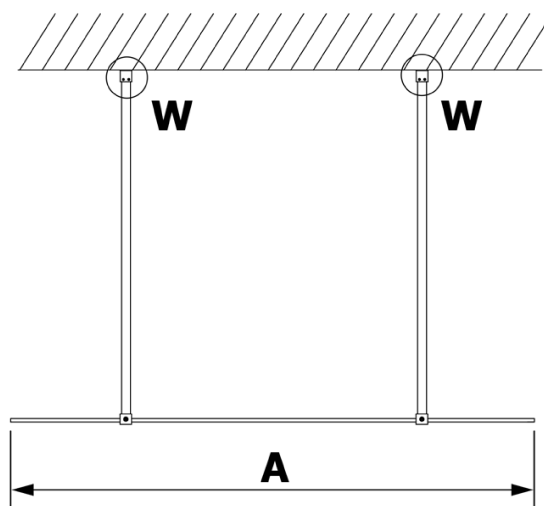

VARIO BLACK Walk-In Freestanding Shower Enclosure, Nordic Glass, 1000 mm

Order code: GX1510-02

Basic information

Brand: Gelco
Series: VARIO

Size

Width: 1000 mm
Height: 2000 mm

Properties

Profile colour: Black matt
Shape: Single-wall screen Walk
Glass colour: NORDIC glass
Glass finish: Coated glass
Glass thickness: 8 mm
Weight / Piece: 45.0 kg
Packaging: 3 Piece
Warranty: 2 years

VARIO BLACK Walk-In Freestanding Shower Enclosure, Nordic Glass, 1000 mm

Technical sheet

MODEL	A
GX1470	679
GX1480	779
GX1490	879
GX1410	979
GX1411	1079
GX1412	1179
GX1413	1279
GX1414	1379
GX1570	679
GX1580	779
GX1590	879
GX1510	979
GX1511	1079
GX1512	1179
GX1514	1379