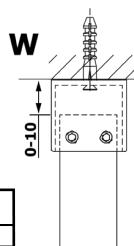

VARIO BLACK Walk-In Freestanding Shower Enclosure, Nordic Glass, 1000 mm

Order code: GX1510-02

Size

Width: 1000 mm
Height: 2000 mm

Properties

Warranty: 2 years

Technical sheet

MODEL	A
GX1470	679
GX1480	779
GX1490	879
GX1410	979
GX1411	1079
GX1412	1179
GX1413	1279
GX1414	1379
GX1570	679
GX1580	779
GX1590	879
GX1510	979
GX1511	1079
GX1512	1179
GX1514	1379