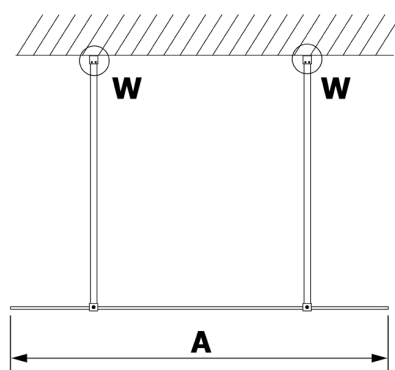

VARIO BLACK Walk-In Freestanding Shower Enclosure, Nordic Glass, 1000 mm

Order code: GX1510-02

Size

Width: 1000 mm
Height: 2000 mm

Properties

Warranty: 2 years

Technical sheet

MODEL	A
GX1470	679
GX1480	779
GX1490	879
GX1410	979
GX1411	1079
GX1412	1179
GX1413	1279
GX1414	1379
GX1570	679
GX1580	779
GX1590	879
GX1510	979
GX1511	1079
GX1512	1179
GX1514	1379